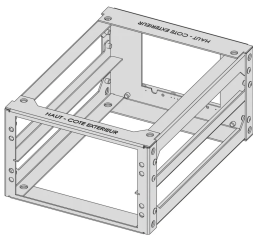

On Board Rack 3 U, 36 HP

CATALOG NUMBER

10170-015

Suitable for ongoing vibrations, shock, high temperatures, and high humidity.

CERTIFICATIONS

FEATURES

For mobile railway applications

Suitable for ongoing vibrations, shock, high temperatures, and high humidity

Suitable for 1, 2, or 3 U SNCF subracks (NF F61-005, CF 60-002)

Rear side is equipped for standard connectors; crossbar can be custom-coded for the SNCF coding pins

Crossbar with integrated cable channel

Several racks can be stacked or fitted in rows

Produced using a welding process, certified to EN 15085 (CL2)

Stainless Steel welds passivated to prevent corrosion

PRODUCT ATTRIBUTES

Product Family: On Board Rack

Rack Height: 3U

Rack Width: 36HP

Package Quantity: 1