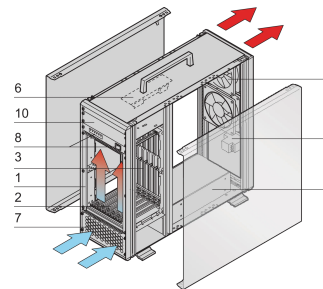

VME64x System, Tower, 4 U, Open Frame PSU

CATALOG NUMBER

10836-050

VME64 tower system for 7 VME64x boards 6 U, 160 mm. The power for the system is supplied by a open frame power supply. A fan control module monitors the fans, the temperature and voltage.