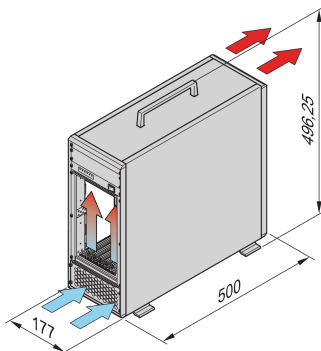

VME64x System, Tower, 4 U, Open Frame PSU

CATALOG NUMBER

10836-050

VME64 tower system for 7 VME64x boards 6 U, 160 mm. The power for the system is supplied by a open frame power supply. A fan control module monitors the fans, the temperature and voltage.