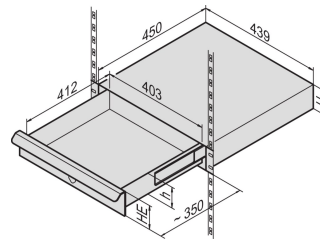

## CATALOG NUMBER

**20110-180**

19" Drawers allow mounting of laptops, writing surfaces for easy operations. The SCHROFF 19" drawer has a load capacity of 15 KG, allowing a wide range of products to be assembled into the drawer.