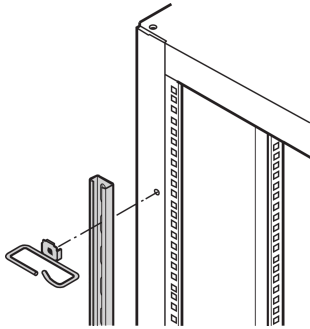

## CATALOG NUMBER

**20118-461**

For assembly to the vertical uprights on the right and left hand side of the 19" plane; especially suited for cable eyes.

## FEATURES

For assembly to the vertical uprights on the right and left hand side of the 19" plane; especially suited for cable eyes