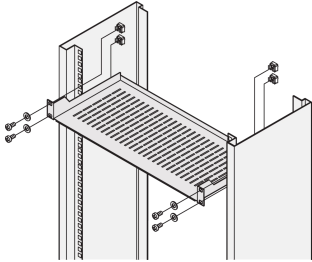

Etsirack Equipment Shelf, Metric

CATALOG NUMBER

20118-686

Shelf for installation in metric frames. Load capacity 10 kg.

CERTIFICATIONS

FEATURES

For installation in metric frames (fixing size 515 mm)

Installation height 49 mm

Load capacity 10 kg

PRODUCT ATTRIBUTES

Product Type: Shelf

Product Family: Etsirack

Type: Equipment Shelf

Material: Steel

Finish: Powder Coated

Color: Light Grey

Color Code: RAL 7035

Net Weight: 1.65kg

Package Quantity: 1