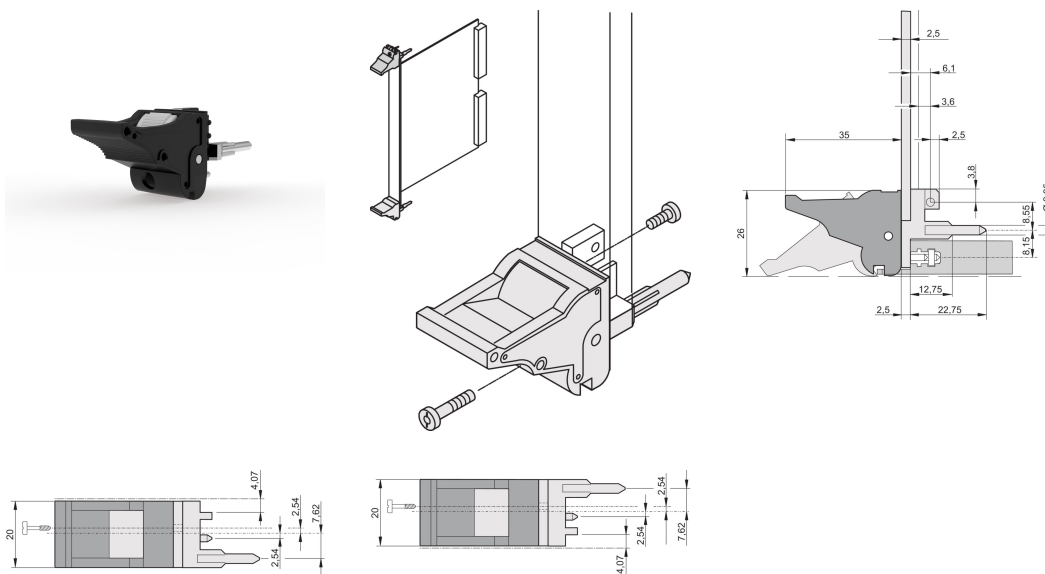

Insertor/Extractor Handle Type IEL, Black Lever, Grey Button, Bottom; 10 pieces

CATALOG NUMBER

20817-612

The inserter/extractor handle, type IEL in accordance with IEEE 1101.10. Two of these handles can overcome a single lever force of 700N (per pair).

CERTIFICATIONS

FEATURES

Suitable for insertion and extraction forces up to 700 N (per pair)

In accordance with IEEE 1101.10 and IEC 60297-3-102

A microswitch can be mounted

PRODUCT ATTRIBUTES

Package Quantity: 10

Handle Type: IEL; Bottom Front; Top Rear I/O

Flammability Rating: UL@ 94V-0

Color: Jet Black

Color Code: RAL 9005

Complies With: EN 45545-2

Material: Polycarbonate; Zinc Alloy

Product Type: Handle

Type: Inserter/Extractor, Standard