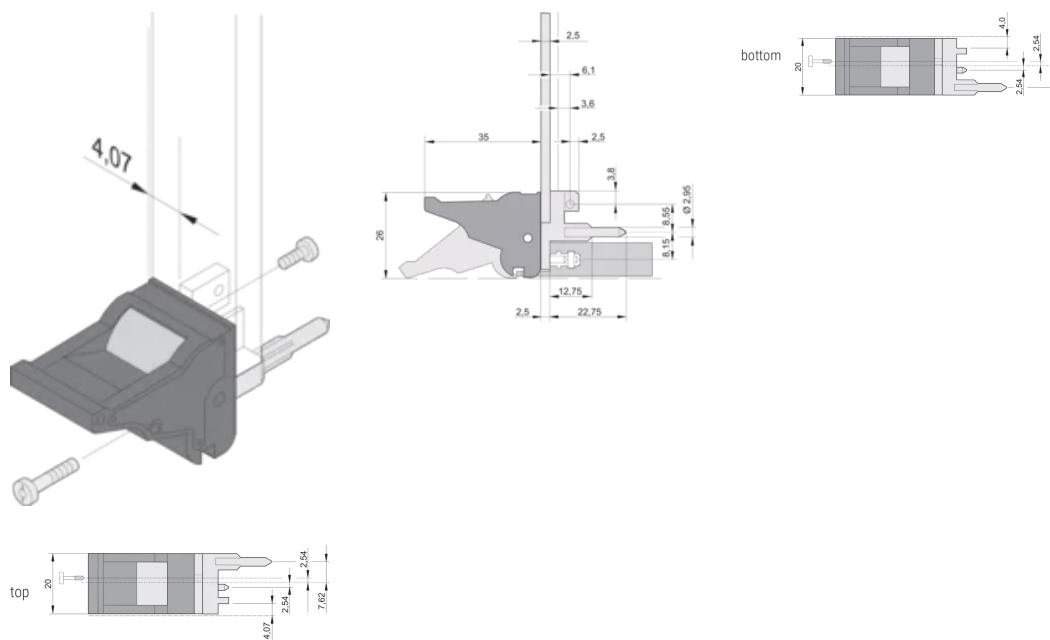

Handle Type: IEL; Bottom Front; Top Rear I/O

Flammability Rating: UL@ 94V-0

Color: Jet Black

Color Code: RAL 9005

Complies With: EN 45545-2

Material: Polycarbonate; Zinc Alloy

Product Type: Handle

Type: Inserter/Extractor, Standard

Works With: Front Panels

Gross Weight: 0.246kg

ADDITIONAL PRODUCT DETAILS

Please order Coding pegs and Microswitch separately.

DIAGRAMS

WARNING

nVent products shall be installed and used only as indicated in nVent's product instruction sheets and training materials. Instruction sheets are available at www.nvent.com and from your nVent customer service representative. Improper installation, misuse, misapplication or other failure to completely follow nVent's instructions and warnings may cause product malfunction, property damage, serious bodily injury and death and/or void your warranty.