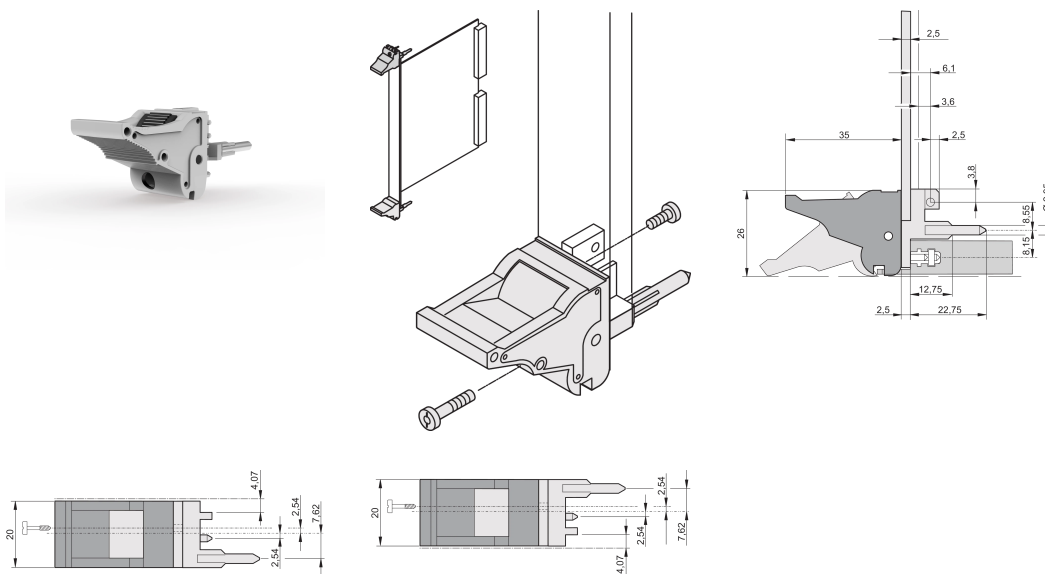

Insertor/Extractor Handle Type IEL, Grey Lever, Black Button, Bottom, 100 Pieces

CATALOG NUMBER

20817-621

The inserter/extractor handle, type IEL in accordance with IEEE 1101.10. Two of these handles can overcome a single lever force of 700 N (per pair).

CERTIFICATIONS

FEATURES

Suitable for insertion and extraction forces up to 700 N (per pair)

In accordance with IEEE 1101.10 and IEC 60297-3-102

A microswitch can be mounted

PRODUCT ATTRIBUTES

Package Quantity: 100

Handle Type: IEL; Bottom Front; Top Rear I/O

Flammability Rating: UL@ 94V-0

Color: Grey

Complies With: EN 4545-2

Material: Polycarbonate

Product Type: Handle

Type: Inserter/Extractor, Standard

Works With: Front Panels