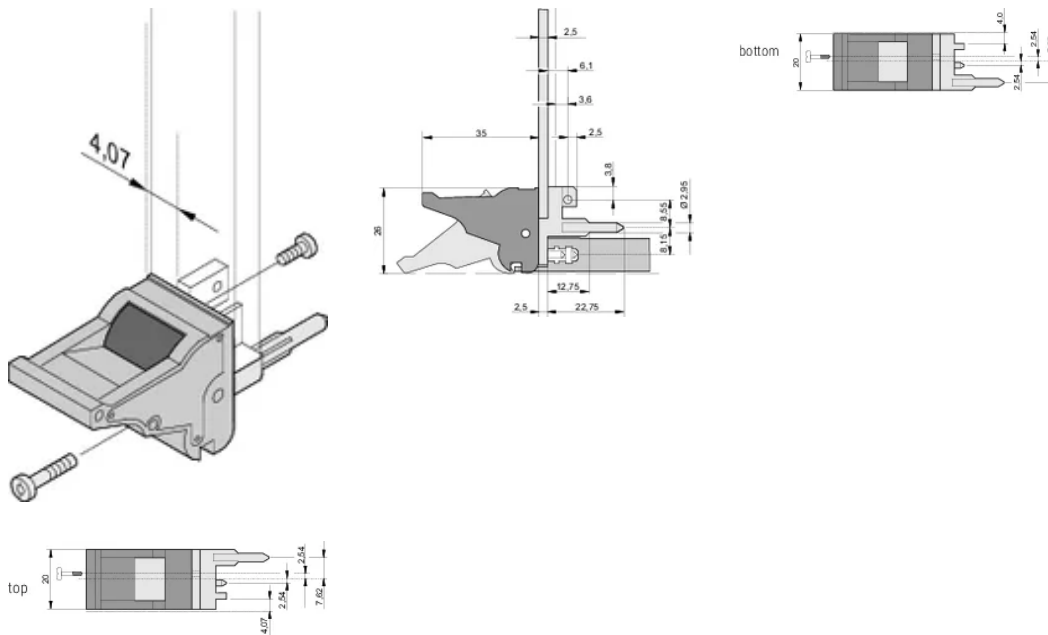

Handle Type: IEL; Bottom Front; Top Rear I/O

Flammability Rating: UL@ 94V-0

Color: Grey

Complies With: EN 4545-2

Material: Polycarbonate

Product Type: Handle

Type: Inserter/Extractor, Standard

Works With: Front Panels

Net Weight: 2.356kg

ADDITIONAL PRODUCT DETAILS

Please order Coding pegs and Microswitch separately.

DIAGRAMS

WARNING

nVent products shall be installed and used only as indicated in nVent's product instruction sheets and training materials. Instruction sheets are available at www.nvent.com and from your nVent customer service representative. Improper installation, misuse, misapplication or other failure to completely follow nVent's instructions and warnings may cause product malfunction, property damage, serious bodily injury and death and/or void your warranty.