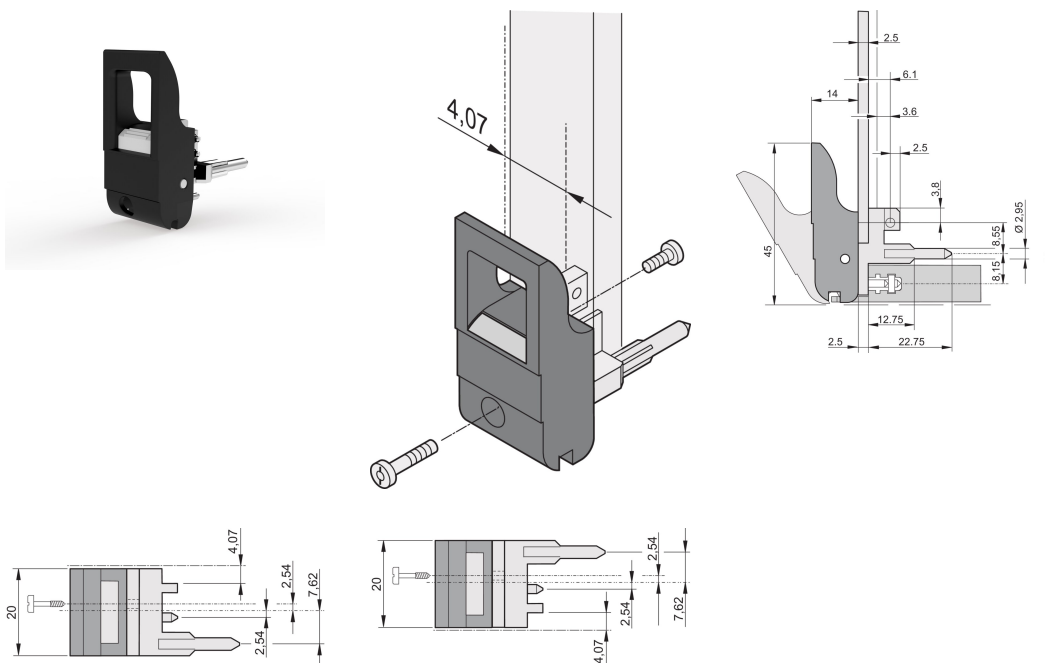

Insertor/Extractor Handle Type IET, Black Lever, Grey Button, Bottom; 10 pieces

CATALOG NUMBER

20817-652

The inserter/extractor handle, type IET in accordance with IEEE 1101.10. Two of these handles can overcome a single lever force of 700 N (per pair).

CERTIFICATIONS

FEATURES

Suitable for insertion and extraction forces up to 700 N (per pair)

In accordance with IEEE 1101.10 and IEC 60297-3-102

A microswitch can be mounted

PRODUCT ATTRIBUTES

Package Quantity: 10

Handle Type: IET; Bottom Front; Top Rear I/O

Flammability Rating: UL® 94V-0

Color: Jet Black

Color Code: RAL 9005

Complies With: EN 45545-2

Material: Polycarbonate; Zinc Alloy

Product Type: Handle

Type: Inserter/Extractor, Standard