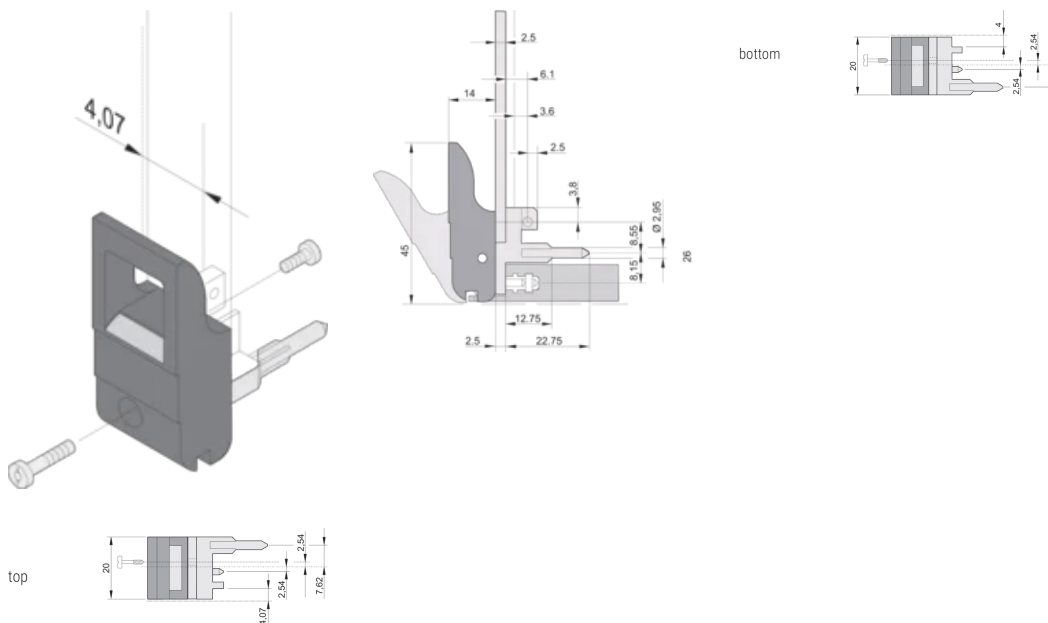

Insertor/Extractor Handle Type IET, Black Lever, Grey Button, Bottom; 10 pieces

CATALOG NUMBER

20817-652

The inserter/extractor handle, type IET in accordance with IEEE 1101.10. Two of these handles can overcome a single lever force of 700 N (per pair).

CERTIFICATIONS

FEATURES

Suitable for insertion and extraction forces up to 700 N (per pair)

In accordance with IEEE 1101.10 and IEC 60297-3-102

A microswitch can be mounted

PRODUCT ATTRIBUTES

Package Quantity: 10

Handle Type: IET; Bottom Front; Top Rear I/O

Flammability Rating: UL® 94V-0

Color: Jet Black

Color Code: RAL 9005

Complies With: EN 45545-2

Material: Polycarbonate; Zinc Alloy

Product Type: Handle

Type: Inserter/Extractor, Standard

Works With: Front Panels

Net Weight: 0.233kg

ADDITIONAL PRODUCT DETAILS

Please order Coding pegs and Microswitch separately.

DIAGRAMS

WARNING

nVent products shall be installed and used only as indicated in nVent's product instruction sheets and training materials. Instruction sheets are available at www.nvent.com and from your nVent customer service representative. Improper installation, misuse, misapplication or other failure to completely follow nVent's instructions and warnings may cause product malfunction, property damage, serious bodily injury and death and/or void your warranty.