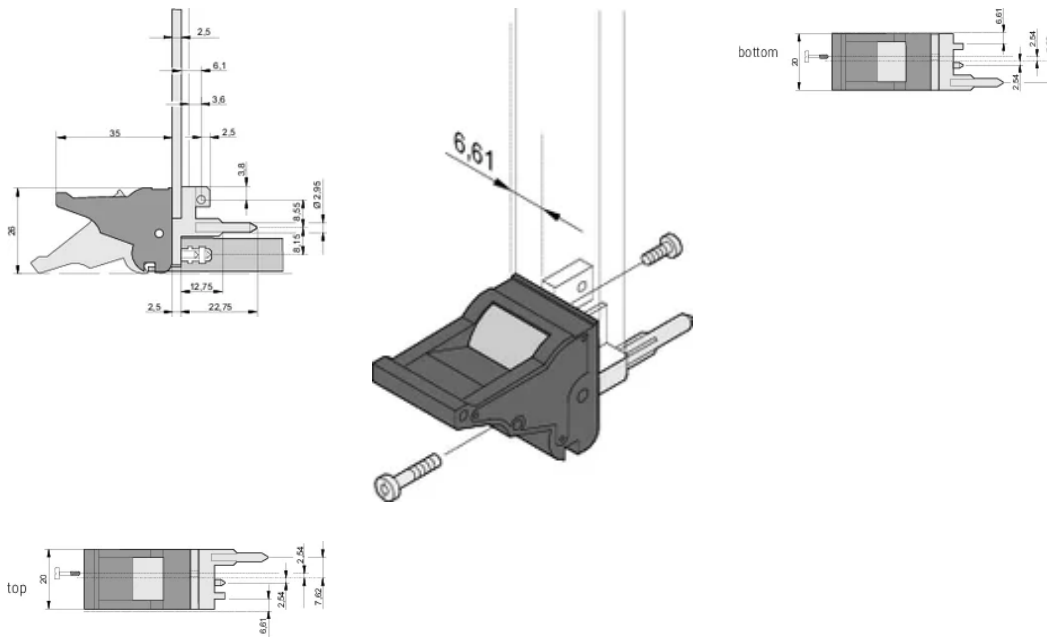

CERTIFICATIONS

FEATURES

Suitable for insertion and extraction forces up to 700 N (per pair)

In accordance with IEEE 1101.10 and IEC 60297-3-102

A microswitch can be mounted

0.1" offset is used for PSUs with SMD Plus

Product Type: Handle

Type: Inserter/Extractor, 0.1" Offset

Works With: Front Panels

Gross Weight: 0.253kg

ADDITIONAL PRODUCT DETAILS

Please order Coding pegs and Microswitch separately.

DIAGRAMS

WARNING