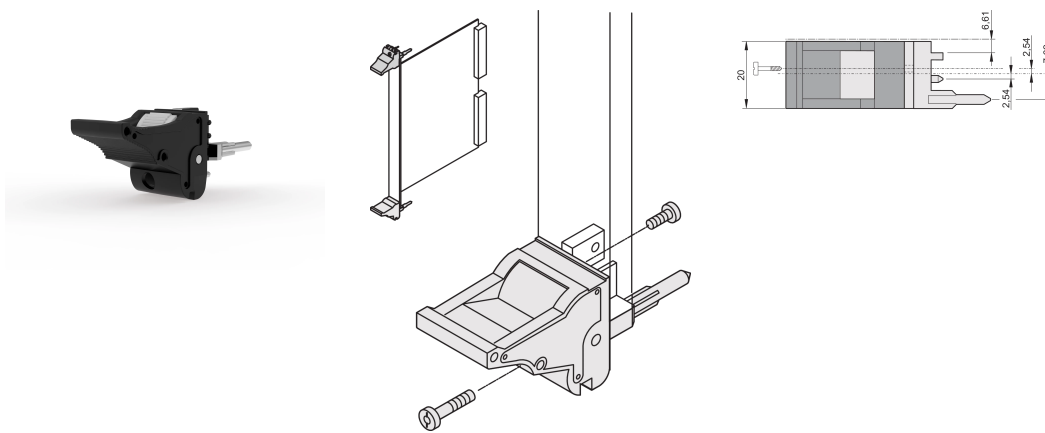

Insertor/Extractor Handle Type IEL, Black Lever, Grey Button, Bottom; 10 pieces

CATALOG NUMBER

20817-682

The inserter/extractor handle, type IEL in accordance with IEEE 1101.10. 0,1" offset Two of these handles can overcome a single lever force of 700N (per pair).

CERTIFICATIONS

FEATURES

Suitable for insertion and extraction forces up to 700 N (per pair)

In accordance with IEEE 1101.10 and IEC 60297-3-102

A microswitch can be mounted

0.1" offset is used for PSUs with SMD Plus

PRODUCT ATTRIBUTES

Package Quantity: 10

Handle Type: IEL; Bottom Front

Flammability Rating: UL® 94V-0

Color: Jet Black

Color Code: RAL 9005

Complies With: EN 45545-2

Material: Polycarbonate; Zinc Alloy

Product Type: Handle

Type: Inserter/Extractor, 0.1" Offset

Works With: Front Panels

Gross Weight: 0.253kg

ADDITIONAL PRODUCT DETAILS

Please order Coding pegs and Microswitch separately.

DIAGRAMS

WARNING