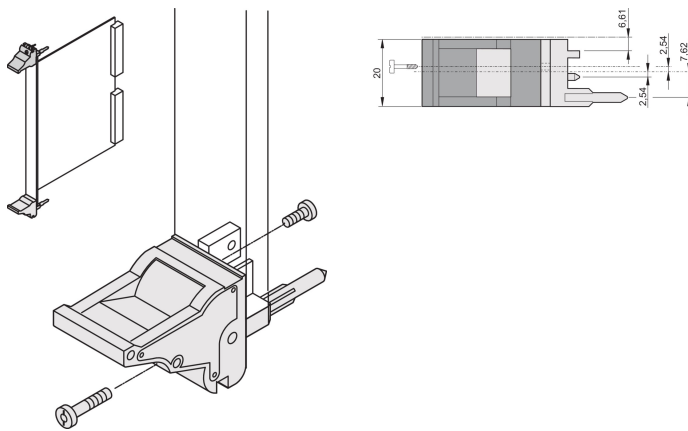

Insertor/Extractor Handle Type IEL, Black Lever, Grey Button, Top; 10 pieces

CATALOG NUMBER

20817-684

The insertor/extractor handle, type IEL in accordance with IEEE 1101.10. 0,1" offset Two of these handles can overcome a single lever force of 700N (per pair).

CERTIFICATIONS

FEATURES

Suitable for insertion and extraction forces up to 700 N (per pair)

In accordance with IEEE 1101.10 and IEC 60297-3-102

A microswitch can be mounted

0.1" offset is used for PSUs with SMD Plus

Product Type: Handle

Type: Inserter/Extractor, 0.1" Offset

Works With: Front Panels

Gross Weight: 0.252kg

ADDITIONAL PRODUCT DETAILS

Please order Coding pegs and Microswitch separately.

DIAGRAMS

WARNING