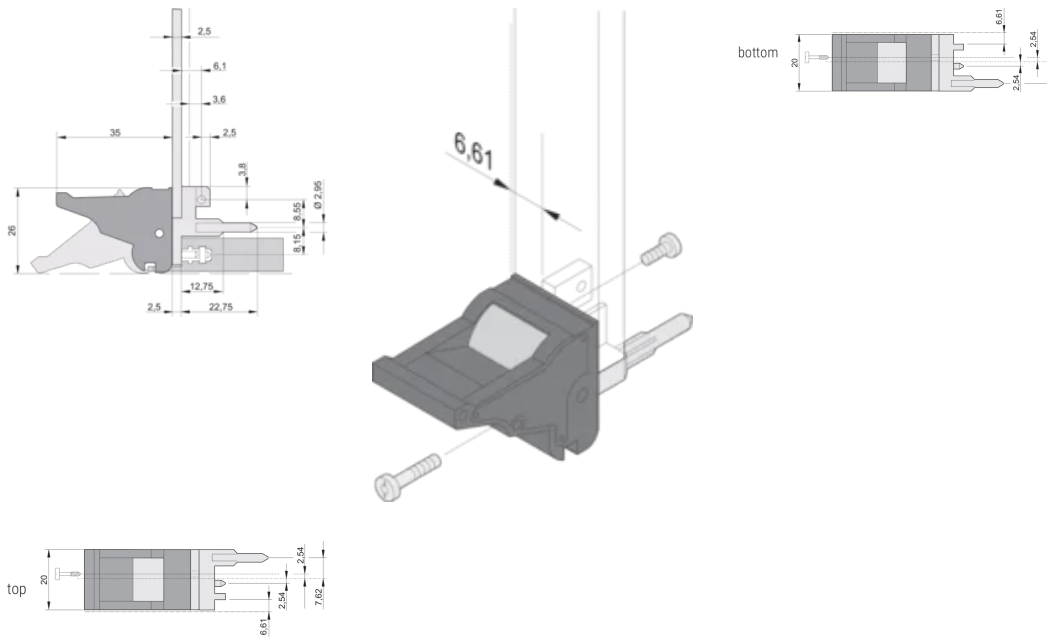

CERTIFICATIONS

FEATURES

Suitable for insertion and extraction forces up to 700 N (per pair)

In accordance with IEEE 1101.10 and IEC 60297-3-102

A microswitch can be mounted

0.1" offset is used for PSUs with SMD Plus

Product Type: Handle

Type: Inserter/Extractor, 0.1" Offset

Works With: Front Panels

Gross Weight: 0.252kg

ADDITIONAL PRODUCT DETAILS

Please order Coding pegs and Microswitch separately.

DIAGRAMS

WARNING