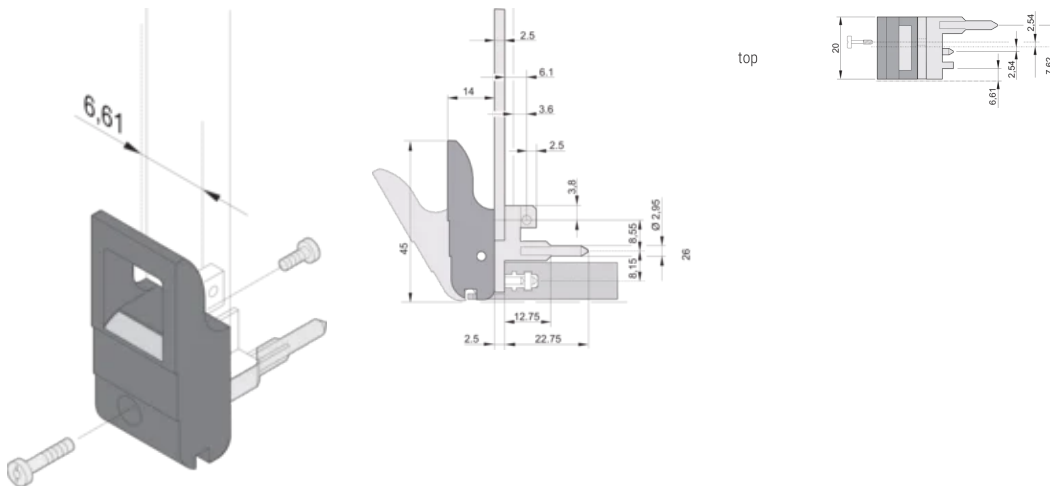

Type: Inserter/Extractor, 0.1" Offset

Works With: Front Panels

Net Weight: 2.278kg

## DIAGRAMS