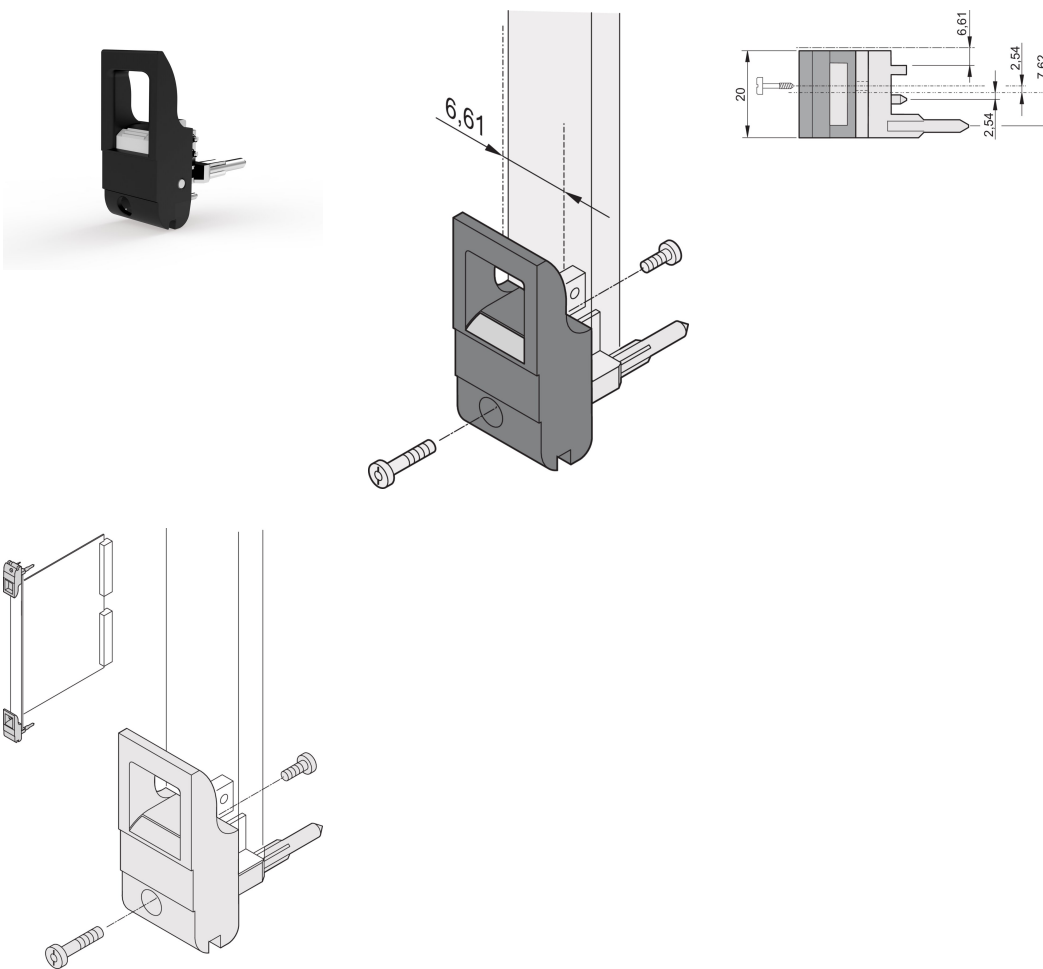

# Insertor/Extractor Handle Type IET, Black Lever, Grey Button, Bottom, 100 Pieces

CATALOG NUMBER

20817-707

The inserter/extractor handle, type IET in accordance with IEEE 1101.10, 0,1" offset. Two of these handles can overcome a single lever force of 700 N (per pair).

## FEATURES

Suitable for insertion and extraction forces up to 700 N (per pair)

In accordance with IEEE 1101.10 and IEC 60297-3-102

A microswitch can be mounted

0.1" offset is used for PSUs with SMD Plus

Type: Inserter/Extractor, 0.1" Offset

Works With: Front Panels

Net Weight: 2.278kg