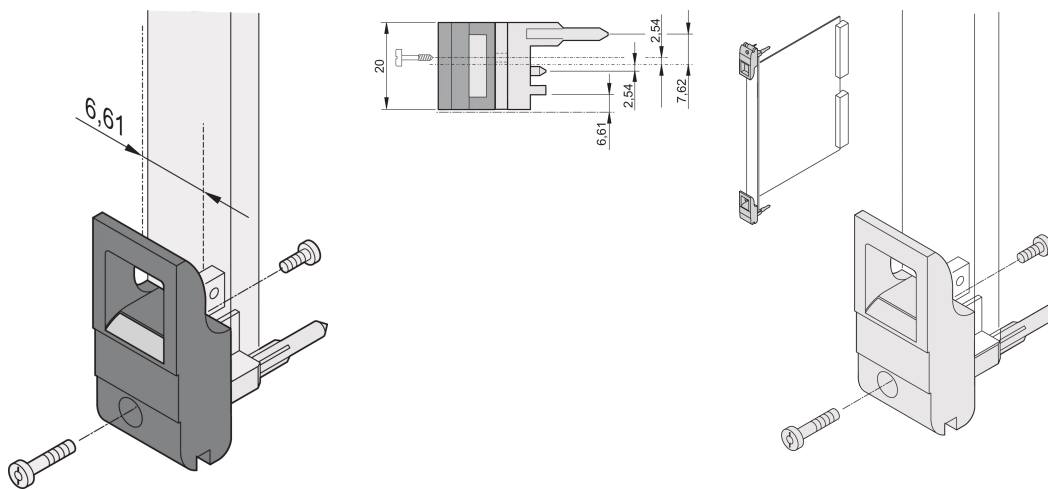

Insertor/Extractor Handle Type IET, Black Lever, Grey Button, Top; 10 pieces

CATALOG NUMBER

20817-708

The inserter/extractor handle, type IET in accordance with IEEE 1101.10. 0,1" offset. Two of these handles can overcome a single lever force of 700 N (per pair).

CERTIFICATIONS

FEATURES

Suitable for insertion and extraction forces up to 700 N (per pair)

In accordance with IEEE 1101.10 and IEC 60297-3-102

A microswitch can be mounted

0.1" offset is used for PSUs with SMD Plus

Product Type: Handle

Type: Inserter/Extractor, 0.1" Offset

Works With: Front Panels

Net Weight: 0.24kg

ADDITIONAL PRODUCT DETAILS

Please order Coding pegs and Microswitch separately.

DIAGRAMS

WARNING