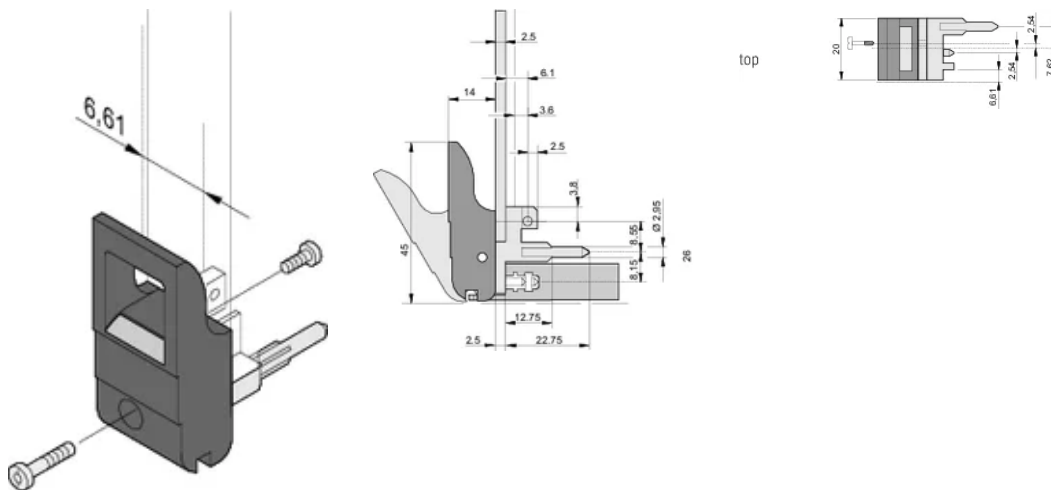

CERTIFICATIONS

FEATURES

Suitable for insertion and extraction forces up to 700 N (per pair)

In accordance with IEEE 1101.10 and IEC 60297-3-102

A microswitch can be mounted

0.1" offset is used for PSUs with SMD Plus

Product Type: Handle

Type: Inserter/Extractor, 0.1" Offset

Works With: Front Panels

Net Weight: 0.24kg

ADDITIONAL PRODUCT DETAILS

Please order Coding pegs and Microswitch separately.

DIAGRAMS

WARNING