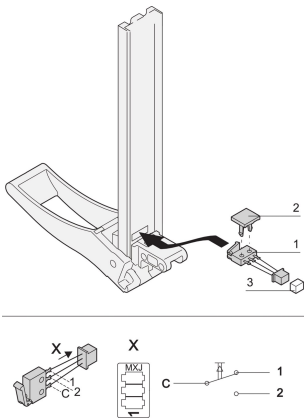

Plug-In Unit Microswitch for XL Handle With Cable and Plug

CATALOG NUMBER

20817-877

Micro Switch for XL Front panel.

CERTIFICATIONS

FEATURES

Electr. life \geq 20,000 switching cycles

Plastic, PC, UL 94 V-0

Molex connector housing

Suitable mating connectors not included in scope of delivery

Mech. life \geq 20,000 switching cycles

Operating range -25 °C to +70 °C

Micro switch for XL handle

Max. switched current 50 mA

Molex crimp contact and fixing clip

PRODUCT ATTRIBUTES

Product Type: Switch

Works With: Front Panels

Package Quantity: 10

Gross Weight: 0.012kg

Material: Polybutylene Terephthalate

ADDITIONAL PRODUCT DETAILS

Mating connector not included in delivery. Mating connectors from Molex e.g. 53261-0319, 53048-0310, 53047-0310, 53398-0319, 51047-0300.

WARNING

nVent products shall be installed and used only as indicated in nVent's product instruction sheets and training materials. Instruction sheets are available at www.nvent.com and from your nVent customer service representative. Improper installation, misuse, misapplication or other failure to completely follow nVent's instructions and warnings may cause product malfunction, property damage, serious bodily injury and death and/or void your warranty.