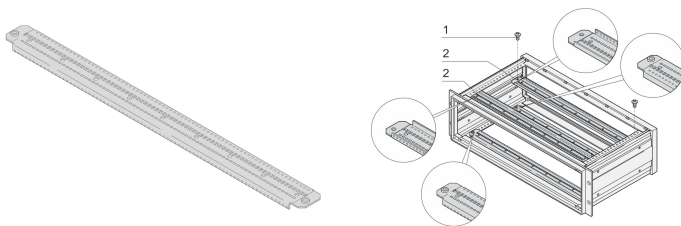

# Inpac Support Rail to Fix Guide Rails, 75 HP

## CATALOG NUMBER

**20828-130**

The support rail enables assembly of guide rails. In conjunction with a Z-rail Din connectors can be mounted. A Backplane can be assembled directly onto the rail if a threaded insert is used.

## FEATURES

4 support rails to fix PCBs with guide rails plus assembly material

Support rail can also be used to fix a custom mounting plate

## PRODUCT ATTRIBUTES

Product Type: Support Rail

Product Family: Inpac

Material: Steel

Finish: Aluminum-Zinc Plated

Color: Aluminium

Rack Width: 75HP

Package Quantity: 4