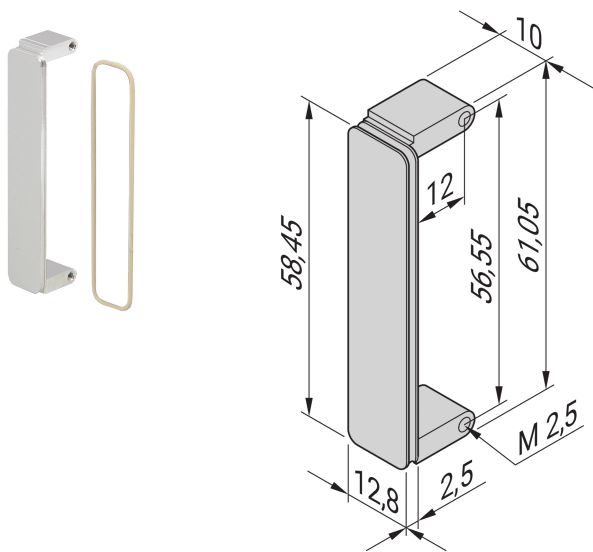

# Bezel for FMC Mezzanine Front Panel Cutouts, VITA 57.1

## CATALOG NUMBER

**20835-849**

A FMC bezel is fitted into FMC mezzanine front panel cutouts, Kit of 10 FMC bezels.

## FEATURES

FMC bezel is fitted into FMC mezzanine front panel cutouts

FMC cover can optionally be shielded with conductive O-ring, please order this separately

Material, Al extrusion (anodized, surface conductive)

## PRODUCT ATTRIBUTES

Product Type: Front Panel

Type: Mezzanine Front Panel

Accessory Type: Front panel

Mounting: Snapped in

EMC Shielding: No (Retrofittable)

Gasket Type: O-Ring EMC

Material: Aluminum