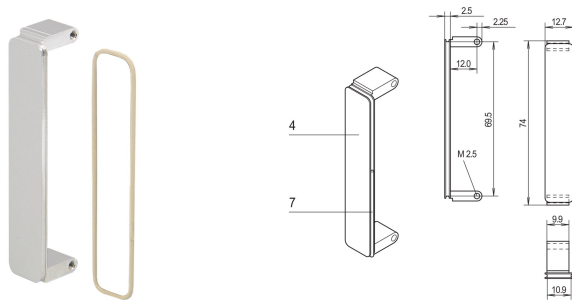

# PMC Mezzanine Front Panel, Non-Shielded, Chrome Plated Zinc Die-Cast

## CATALOG NUMBER

**20835-929**

Mezzanine front panel is fitted into PMC front panel cut-outs. Available in different treatments.

## PRODUCT ATTRIBUTES

Product Type: Front Panel

Type: Front Panel without Handle

Mounting: Screw-on Front

EMC Shielding: No (Retrofittable)

Material: Zinc

Front Finish: Chrome Plated

Rear Finish: Chrome Plated