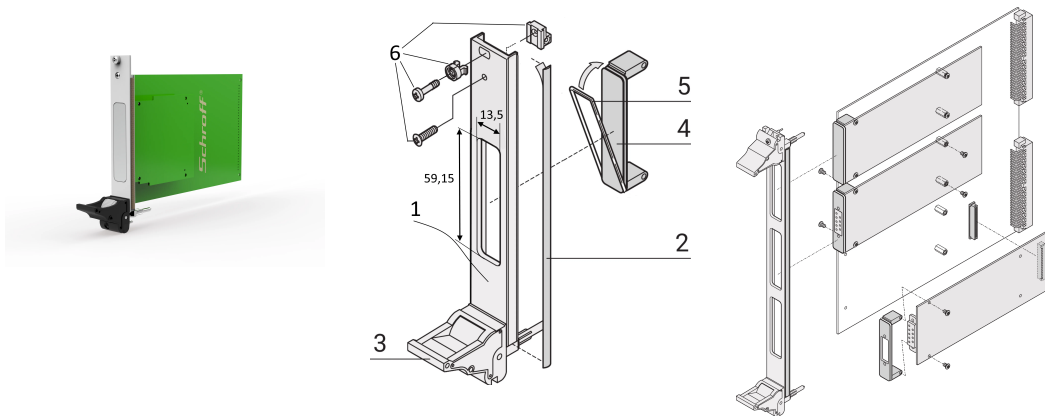

Plug-In Unit Kit for FMC With IEL Handle black, U-shaped Front Panel Shielded (Textile), 3 U, 4 HP

CATALOG NUMBER

20836-253

The FMC bezel are in accordance with Vita 57.1 specification. Covers the cut out in the overall front panel.

CERTIFICATIONS

FEATURES

In accordance with Vita 57.1 specification

For single 69.0 x 76.5 mm or double 139.0 x 76.5 mm modules

AI-Profile plug-in unit with IEL handle

PRODUCT ATTRIBUTES

Rack Height: 3U

Package Quantity: 1

Handle Type: IEL

Mounting: Screw-on Front

Gasket Type: Textile EMC

Front Finish: Anodized

Rear Finish: Conductive

Treated Edges: No

Complies With: FMC Mezzanine, Vita 57.1

EMC Shielding: Yes