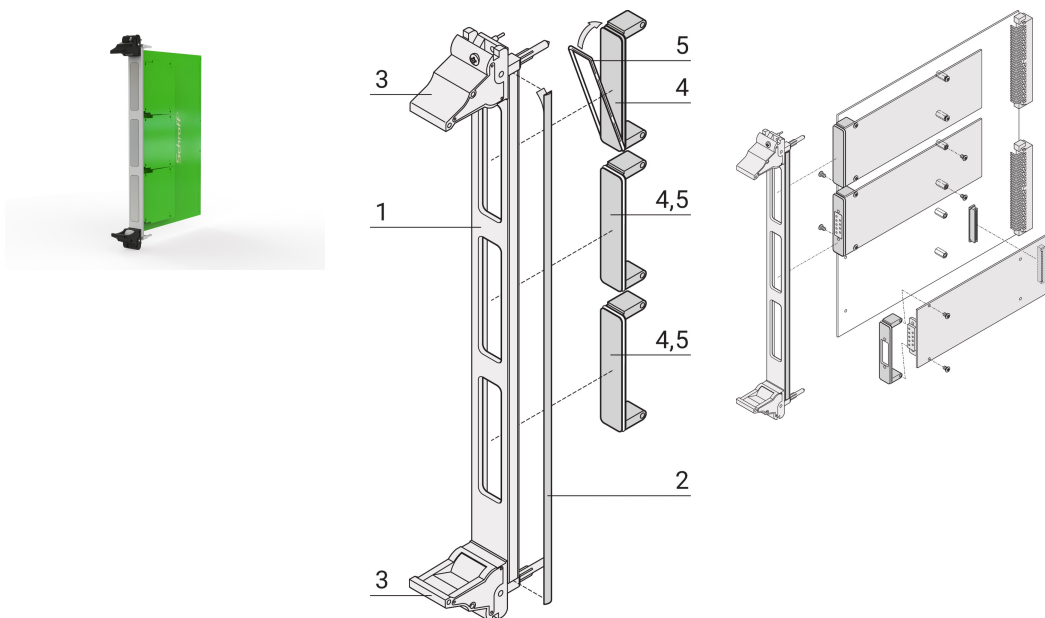

Plug-In Unit Kit for FMC With IEL Handle black, U-shaped Front Panel Shielded (Textile), 6 U, 4 HP

CATALOG NUMBER

20836-254

The FMC bezel are in accordance with Vita 57.1 specification. Covers the cut out in the overall front panel.

CERTIFICATIONS

FEATURES

In accordance with Vita 57.1 specification

For single 69.0 x 76.5 mm or double 139.0 x 76.5 mm modules

Al-Profile plug-in unit with IEL handle

PRODUCT ATTRIBUTES

Rack Height: 6U

Package Quantity: 1

Handle Type: IEL

Mounting: Screw-on Front

Gasket Type: Textile EMC

Front Finish: Anodized

Rear Finish: Conductive

Treated Edges: No

Complies With: FMC Mezzanine, Vita 57.1

EMC Shielding: Yes