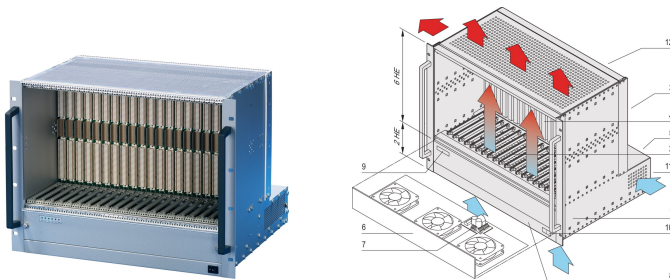

VME64x System, 8 U, 21 Slot, Open Frame PSU

CATALOG NUMBER

20836-820

VME64 system for 21 VME64x boards 6 U, 160 mm. Rear I/O option The power for the system is supplied by a open frame power supply. A fan control module monitors the fans, the temperature and voltage.

CERTIFICATIONS

FEATURES

System in accordance with IEC 60297-3-101, 102, 103; IEEE 1101.1, 1101.10/11; backplane conforms to VITA 1.1-1997

PSU, open frame, 642 W (600 W at < 180 VAC)

Backplane VME64x 21 slot, 6 U, J1/J2 monolithic with P0 connector, in accordance with VITA 1-1994 and 1.1-1997

Heat dissipation by 3 fans, cooling from bottom to top; temperature-controlled by fan control module (FCM)

System for standard board mounting with board format, 6 U, 160 mm deep, Rear I / O option

Display module for DC operating voltages, fan and temperature alarm

PRODUCT ATTRIBUTES

Product Type: System

Number of Slots: 21

Type: 19" Rack Mount

Backplane Type: 6 U VME64 Extension

Data Transfer: VME64; VME2eSST

Power per Slot: 30W

Input Voltage AC: 100 – 240V