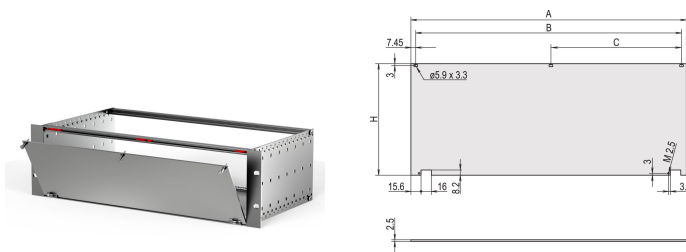

Front Panel Kit, Unshielded, Bottom Hinged, 6 U, 84 HP, 2.5 mm, Al, Anodized

CATALOG NUMBER

20838-276

Unshielded front panel bottom hinged.

CERTIFICATIONS

FEATURES

Front panel can be unhinged at 135° (not RatiopacPRO) opening angle

Enables mounting on horizontal rails

PRODUCT ATTRIBUTES

Rack Height: 6U

Accessory Type: Front panel

Rack Width: 84HP

Package Quantity: 1

Mounting: Hinged, Bottom

Front Finish: Anodized

Rear Finish: Conductive

Treated Edges: No