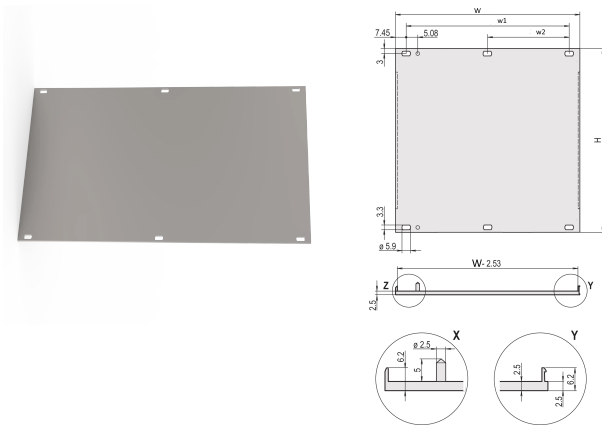

Front Panel, U-profile, Refrofit Shielding, 3 U, 42 HP, 2.5 mm, Al, Front Anodized, Rear Conductive

CATALOG NUMBER

20848-047

U-profile front panel for textile EMC gasket.

CERTIFICATIONS

FEATURES

U-profile, front panel, Al, 2.5 mm, front anodized, rear conductive

For EMC textile gasket

PRODUCT ATTRIBUTES

Rack Height: 3U

Rack Width: 42HP

Package Quantity: 1

Accessory Type: Front panel

Mounting: Screw-on Front

Gasket Type: Textile EMC

Front Finish: Anodized

Rear Finish: Conductive

Treated Edges: No

Complies With: IEC 60297-3-101; IEEE 1101.1/10

EMC Shielding: No (Retrofittable)

Finish: Anodized; Passivated

Material: Aluminum

Product Type: Front Panel

Type: Front Panel without Handle

Net Weight: 0.18kg

ADDITIONAL PRODUCT DETAILS

Please order fixing material (sleeves, collar screws) separately.

14 ... 84 HP: multi-part U-profile (front panel with crimped profiles).