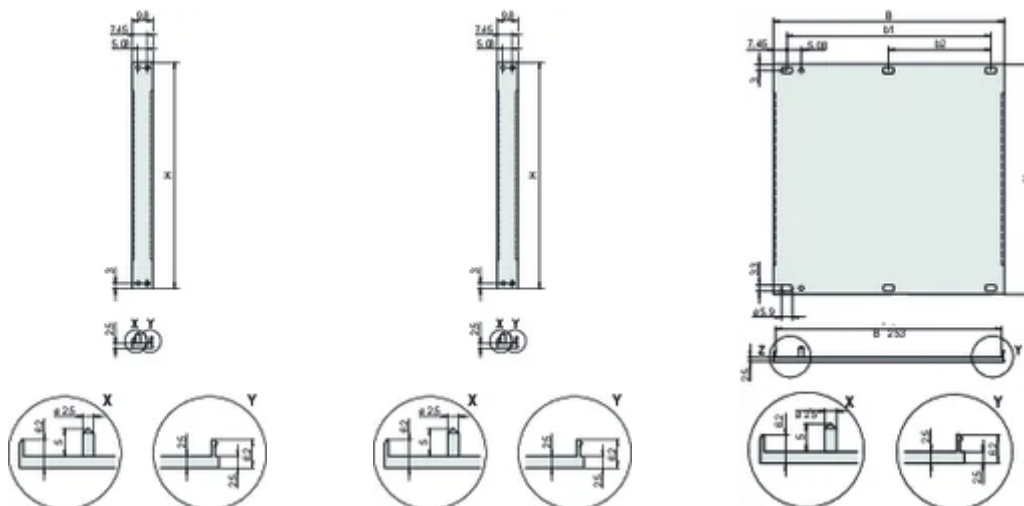

Mounting: Screw-on Front

Gasket Type: Textile EMC

Front Finish: Anodized

Rear Finish: Conductive

Treated Edges: No

Complies With: IEC 60297-3-101; IEEE 1101.1/10

EMC Shielding: No (Retrofittable)

Finish: Anodized; Passivated

Material: Aluminum

Product Type: Front Panel

Type: Front Panel without Handle

Net Weight: 0.18kg

ADDITIONAL PRODUCT DETAILS

Please order fixing material (sleeves, collar screws) separately.

14 ... 84 HP: multi-part U-profile (front panel with crimped profiles).

Differences in finish between 2 ... 12 HP and 14 ... 84 HP.

2 ... 12 HP: one-part U-profile

Please order textile EMC gasket separately.

Standard pack quantity: 2 to 28HP: 5 pieces, 42 to 84 HP: 1 piece, supplied in standard pack quantities (SPQ) only.

DIAGRAMS

WARNING

nVent products shall be installed and used only as indicated in nVent's product instruction sheets and training materials. Instruction sheets are available at www.nvent.com and from your nVent customer service representative. Improper installation, misuse, misapplication or other failure to completely follow nVent's instructions and warnings may cause