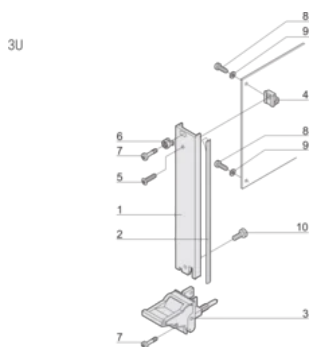

FEATURES

U-shaped front panel for textile gasket

Suitable for insertion and extraction forces up to 700 N (per pair)

Enable the installation of a microswitch

Enable the installation of coding pegs in accordance with IEC 60297-3-103/ IEEE 1101.10

PRODUCT ATTRIBUTES

Rack Width: 4HP

Package Quantity: 1

Handle Type: IEL

Mounting: Screw-on Front

Gasket Type: Textile EMC

Front Finish: Anodized

Rear Finish: Etched

Treated Edges: No

Complies With: IEC 60297-3-102; IEEE 1101.10; IEC 60297-3-103; IEEE 1101.1/11

EMC Shielding: Yes

Finish: Anodized; Passivated

Material: Aluminum

Product Type: Front Panel

Rack Height: 3U

Type: Front Panel with Handle (PIU)

Net Weight: 0.07kg

DIAGRAMS

WARNING

---

nVent products shall be installed and used only as indicated in nVent's product instruction sheets and training materials. Instruction sheets are available at www.nvent.com and from your nVent customer service representative. Improper installation, misuse, misapplication or other failure to completely follow nVent's instructions and warnings may cause product malfunction, property damage, serious bodily injury and death and/or void your warranty.