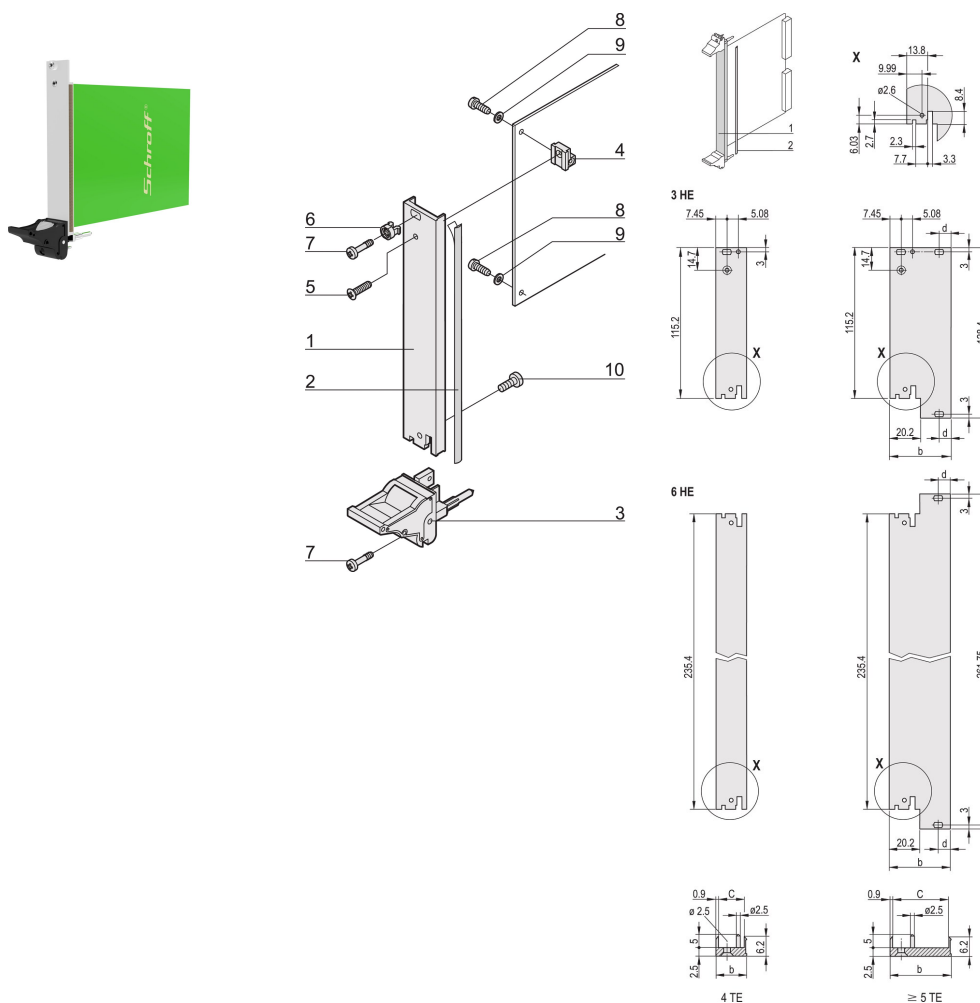

Plug-In Unit Kit With IEL Handle, Shielded, Black 3 U, 4 HP

CATALOG NUMBER

20848-585

Plug-in unit, with IEL inserter/extractor black handle, 3 U, front assembly. The U-shaped front panel enable shielding with a textile gasket.

CERTIFICATIONS

FEATURES

U-shaped front panel for textile gasket

Suitable for insertion and extraction forces up to 700 N (per pair)

Enable the installation of a microswitch

Enable the installation of coding pegs in accordance with IEC 60297-3-103/ IEEE 1101.10

PRODUCT ATTRIBUTES

Rack Width: 4HP

Package Quantity: 1

Handle Type: IEL

Mounting: Screw-on Front

Gasket Type: Textile EMC

Front Finish: Anodized

Rear Finish: Etched

Treated Edges: No

Complies With: IEC 60297-3-102; IEEE 1101.10; IEC 60297-3-103; IEEE 1101.1/11

EMC Shielding: Yes

Finish: Anodized; Passivated

Material: Aluminum

Product Type: Front Panel

Rack Height: 3U

Type: Front Panel with Handle (PIU)