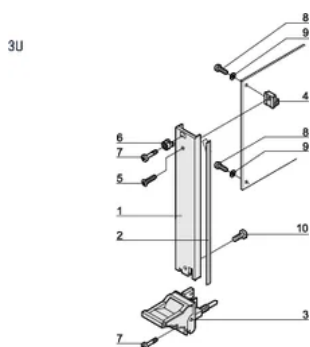

FEATURES

U-shaped front panel for textile gasket

Suitable for insertion and extraction forces up to 700 N (per pair)

Enable the installation of a microswitch

Enable the installation of coding pegs in accordance with IEC 60297-3-103/ IEEE 1101.10

PRODUCT ATTRIBUTES

Rack Width: 6HP

Package Quantity: 1

Handle Type: IEL

Mounting: Screw-on Front

Gasket Type: Textile EMC

Front Finish: Anodized

Rear Finish: Etched

Treated Edges: No

Complies With: IEC 60297-3-102; IEEE 1101.10; IEC 60297-3-103; IEEE 1101.1/11

EMC Shielding: Yes

Finish: Anodized; Passivated

Material: Aluminum

Product Type: Front Panel

Rack Height: 3U

Type: Front Panel with Handle (PIU)

DIAGRAMS

WARNING

---

nVent products shall be installed and used only as indicated in nVent's product instruction sheets and training materials. Instruction sheets are available at www.nvent.com and from your nVent customer service representative. Improper installation, misuse, misapplication or other failure to completely follow nVent's instructions and warnings may cause product malfunction, property damage, serious bodily injury and death and/or void your warranty.