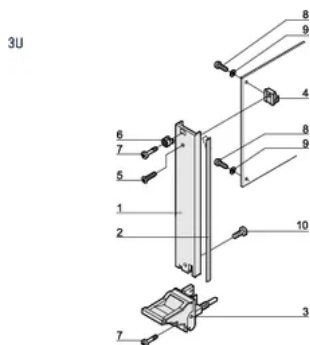

FEATURES

U-shaped front panel for textile gasket

Suitable for insertion and extraction forces up to 700 N (per pair)

Enable the installation of a microswitch

Enable the installation of coding pegs in accordance with IEC 60297-3-103/ IEEE 1101.10

PRODUCT ATTRIBUTES

Rack Width: 8HP

Package Quantity: 1

Handle Type: IEL

Mounting: Screw-on Front

Gasket Type: Textile EMC

Front Finish: Anodized

Rear Finish: Etched

Treated Edges: No

Complies With: IEC 60297-3-102; IEEE 1101.10; IEC 60297-3-103; IEEE 1101.1/11

EMC Shielding: Yes

Finish: Anodized; Passivated

Material: Aluminum

Product Type: Front Panel

Rack Height: 3U

Type: Front Panel with Handle (PIU)

Net Weight: 0.1kg

DIAGRAMS

WARNING

---

nVent products shall be installed and used only as indicated in nVent's product instruction sheets and training materials. Instruction sheets are available at www.nvent.com and from your nVent customer service representative. Improper installation, misuse, misapplication or other failure to completely follow nVent's instructions and warnings may cause product malfunction, property damage, serious bodily injury and death and/or void your warranty.