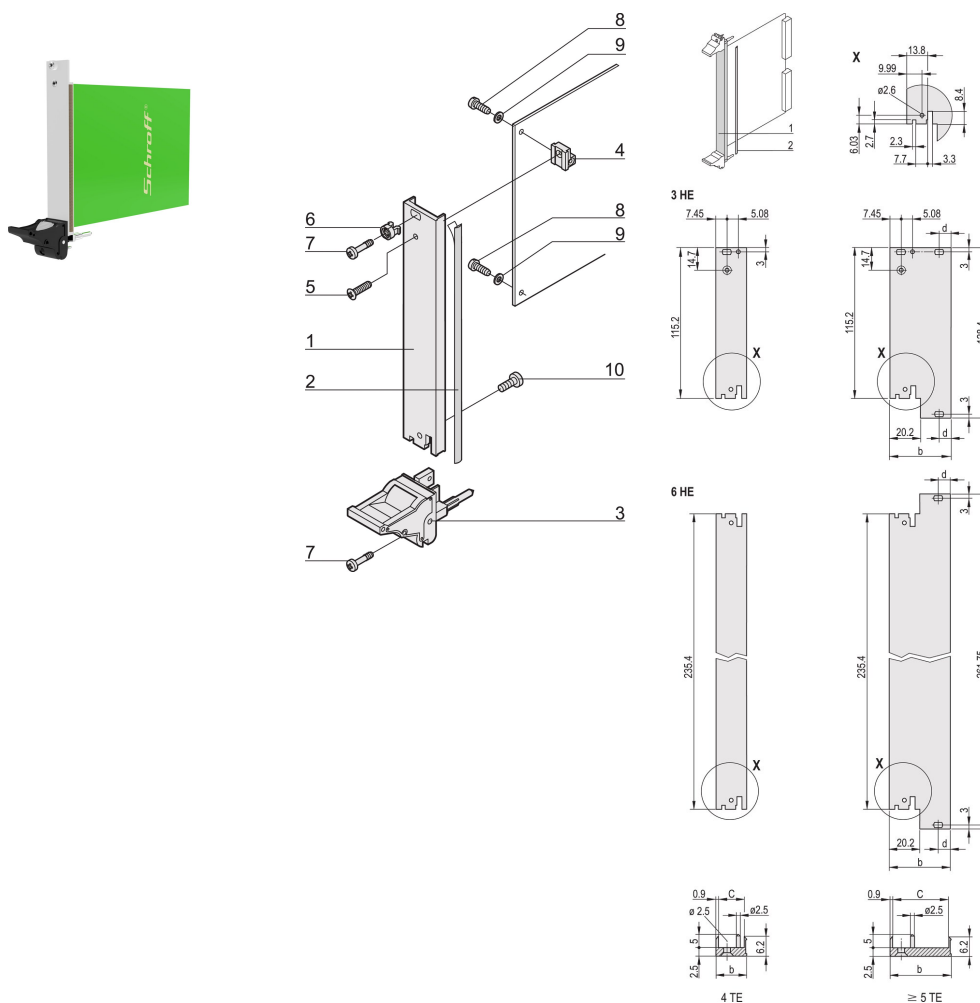

# Plug-In Unit Kit With IEL Handle, Shielded, Black 3 U, 10 HP

CATALOG NUMBER

20848-590

Plug-in unit, with IEL inserter/extractor black handle, 3 U, front assembly. The U-shaped front panel enable shielding with a textile gasket.

## FEATURES

---

U-shaped front panel for textile gasket

Suitable for insertion and extraction forces up to 700 N (per pair)

Enable the installation of a microswitch

Enable the installation of coding pegs in accordance with IEC 60297-3-103/ IEEE 1101.10

## PRODUCT ATTRIBUTES

---

Rack Width: 10HP

Package Quantity: 1

Handle Type: IEL

Mounting: Screw-on Front

Gasket Type: Textile EMC

Front Finish: Anodized