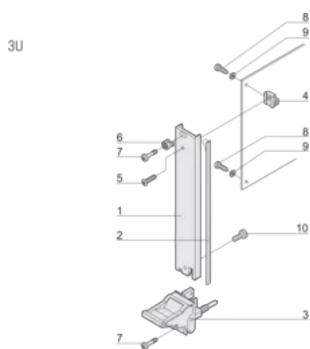

FEATURES

U-shaped front panel for textile gasket

Suitable for insertion and extraction forces up to 700 N (per pair)

Enable the installation of a microswitch

Enable the installation of coding pegs in accordance with IEC 60297-3-103/ IEEE 1101.10

PRODUCT ATTRIBUTES

Rack Width: 10HP

Package Quantity: 1

Handle Type: IEL

Mounting: Screw-on Front

Gasket Type: Textile EMC

Front Finish: Anodized

Rear Finish: Etched

Treated Edges: No

Complies With: IEC 60297-3-102; IEEE 1101.10; IEC 60297-3-103; IEEE 1101.1/11

EMC Shielding: Yes

Finish: Anodized; Passivated

Material: Aluminum

Product Type: Front Panel

Rack Height: 3U

Type: Front Panel with Handle (PIU)

DIAGRAMS

WARNING

---

nVent products shall be installed and used only as indicated in nVent's product instruction sheets and training materials. Instruction sheets are available at www.nvent.com and from your nVent customer service representative. Improper installation, misuse, misapplication or other failure to completely follow nVent's instructions and warnings may cause product malfunction, property damage, serious bodily injury and death and/or void your warranty.