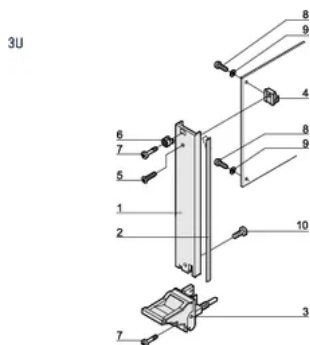

FEATURES

U-shaped front panel for textile gasket

Suitable for insertion and extraction forces up to 700 N (per pair)

Enable the installation of a microswitch

Enable the installation of coding pegs in accordance with IEC 60297-3-103/ IEEE 1101.10

PRODUCT ATTRIBUTES

Rack Width: 12HP

Package Quantity: 1

Handle Type: IEL

Mounting: Screw-on Front

Gasket Type: Textile EMC

Front Finish: Anodized

Rear Finish: Etched

Treated Edges: No

Complies With: IEC 60297-3-102; IEEE 1101.10; IEC 60297-3-103; IEEE 1101.1/11

EMC Shielding: Yes

Finish: Anodized; Passivated

Material: Aluminum

Product Type: Front Panel

Rack Height: 3U

Type: Front Panel with Handle (PIU)

Gross Weight: 0.118kg

DIAGRAMS

WARNING

---

nVent products shall be installed and used only as indicated in nVent's product instruction sheets and training materials. Instruction sheets are available at www.nvent.com and from your nVent customer service representative. Improper installation, misuse, misapplication or other failure to completely follow nVent's instructions and warnings may cause product malfunction, property damage, serious bodily injury and death and/or void your warranty.