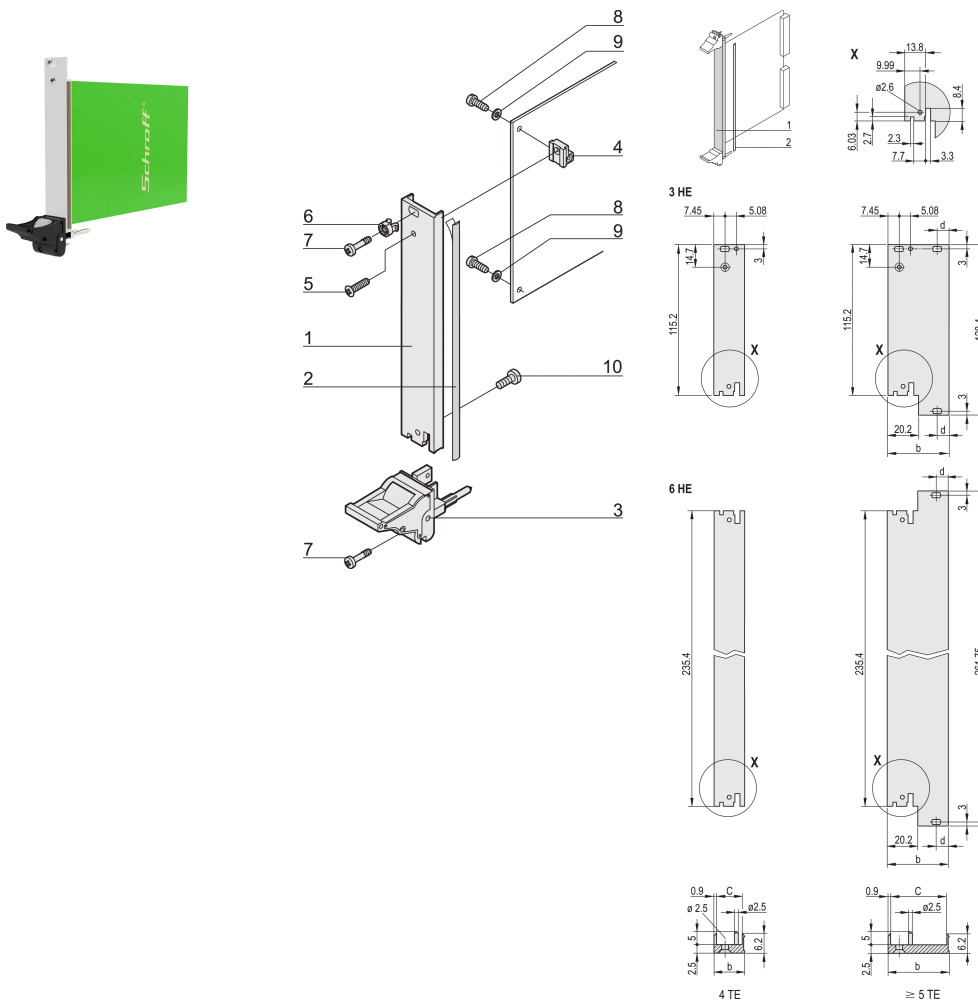

# Plug-In Unit Kit With IEL Handle, Shielded, Black 3 U, 12 HP

CATALOG NUMBER

20848-591

Plug-in unit, with IEL inserter/extractor black handle, 3 U, front assembly. The U-shaped front panel enable shielding with a textile gasket.

## FEATURES

---

U-shaped front panel for textile gasket

Suitable for insertion and extraction forces up to 700 N (per pair)

Enable the installation of a microswitch

Enable the installation of coding pegs in accordance with IEC 60297-3-103/ IEEE 1101.10

## PRODUCT ATTRIBUTES

---

Rack Width: 12HP

Package Quantity: 1

Handle Type: IEL

Mounting: Screw-on Front

Gasket Type: Textile EMC

Front Finish: Anodized