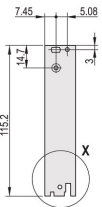

Plug-In Unit Kit With IEL Handle, Shielded, Black, 6 U, 4 HP

CATALOG NUMBER

20848-592

3 HE

6 HE

4 TE

5 TE

Plug-in unit, with IEL inserter/extractor black handle, 6 U, front assembly. The U-shaped front panel enable shielding with a textile gasket.

CERTIFICATIONS

FEATURES

U-shaped front panel for textile gasket

Suitable for insertion and extraction forces up to 700 N (per pair)

Enable the installation of a microswitch

Enable the installation of coding pegs in accordance with IEC 60297-3-103/ IEEE 1101.10

PRODUCT ATTRIBUTES

Rack Width: 4HP

Package Quantity: 1

Handle Type: IEL

Mounting: Screw-on Front; Screw-on Rear IO

Gasket Type: Textile EMC

Front Finish: Anodized

Rear Finish: Etched