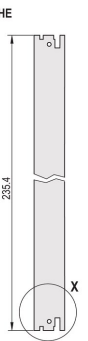

Plug-In Unit Kit With IEL Handle, Shielded, Black, 6 U, 4 HP

CATALOG NUMBER

20848-592

3 HE

6 HE

4 TE

5 TE

Plug-in unit, with IEL inserter/extractor black handle, 6 U, front assembly. The U-shaped front panel enable shielding with a textile gasket.

CERTIFICATIONS

FEATURES

U-shaped front panel for textile gasket

Suitable for insertion and extraction forces up to 700 N (per pair)

Enable the installation of a microswitch

Enable the installation of coding pegs in accordance with IEC 60297-3-103/ IEEE 1101.10

PRODUCT ATTRIBUTES

Rack Width: 4HP

Package Quantity: 1

Handle Type: IEL

Mounting: Screw-on Front; Screw-on Rear IO

Gasket Type: Textile EMC

Front Finish: Anodized

Rear Finish: Etched