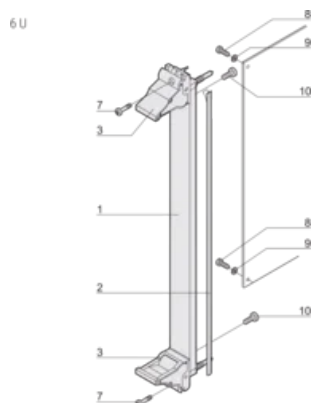

FEATURES

U-shaped front panel for textile gasket

Suitable for insertion and extraction forces up to 700 N (per pair)

Enable the installation of a microswitch

Enable the installation of coding pegs in accordance with IEC 60297-3-103/ IEEE 1101.10

PRODUCT ATTRIBUTES

Rack Width: 4HP

Package Quantity: 1

Handle Type: IEL

Mounting: Screw-on Front; Screw-on Rear IO

Gasket Type: Textile EMC

Front Finish: Anodized

Rear Finish: Etched

Treated Edges: No

Complies With: IEC 60297-3-102; IEEE 1101.10; IEC 60297-3-103; IEEE 1101.1/11

EMC Shielding: Yes

Finish: Anodized; Passivated

Material: Aluminum

Product Type: Front Panel

Rack Height: 6U

Type: Front Panel with Handle (PIU)

Net Weight: 0.105kg

DIAGRAMS

WARNING

---

nVent products shall be installed and used only as indicated in nVent's product instruction sheets and training materials. Instruction sheets are available at www.nvent.com and from your nVent customer service representative. Improper installation, misuse, misapplication or other failure to completely follow nVent's instructions and warnings may cause