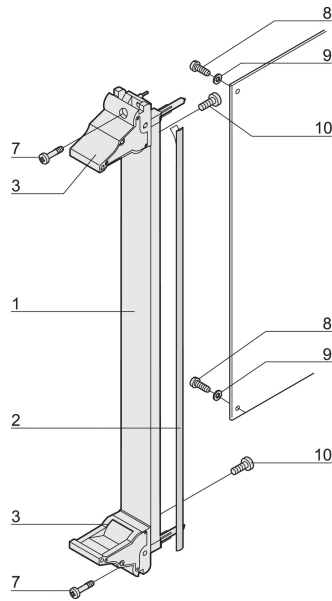

Plug-In Unit Kit With IEL Handle, Shielded, Black, 6 U, 4 HP

CATALOG NUMBER

20848-592

3 HE

6 HE

4 TE

5 TE

Plug-in unit, with IEL inserter/extractor black handle, 6 U, front assembly. The U-shaped front panel enable shielding with a textile gasket.

CERTIFICATIONS

FEATURES

U-shaped front panel for textile gasket

Suitable for insertion and extraction forces up to 700 N (per pair)

Enable the installation of a microswitch

Enable the installation of coding pegs in accordance with IEC 60297-3-103/ IEEE 1101.10

PRODUCT ATTRIBUTES

Rack Width: 4HP

Package Quantity: 1

Handle Type: IEL

Mounting: Screw-on Front; Screw-on Rear IO

Gasket Type: Textile EMC

Front Finish: Anodized

Rear Finish: Etched