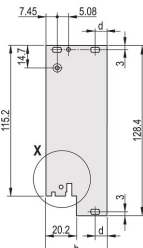

Plug-In Unit Kit With IEL Handle, Shielded, Black, 6 U, 4 HP

CATALOG NUMBER

20848-592

3 HE

6 HE

4 TE

5 TE

Plug-in unit, with IEL inserter/extractor black handle, 6 U, front assembly. The U-shaped front panel enable shielding with a textile gasket.

CERTIFICATIONS

FEATURES

U-shaped front panel for textile gasket

Suitable for insertion and extraction forces up to 700 N (per pair)

Enable the installation of a microswitch

Enable the installation of coding pegs in accordance with IEC 60297-3-103/ IEEE 1101.10

PRODUCT ATTRIBUTES

Rack Width: 4HP

Package Quantity: 1

Handle Type: IEL

Mounting: Screw-on Front; Screw-on Rear IO

Gasket Type: Textile EMC

Front Finish: Anodized

Rear Finish: Etched

Treated Edges: No

Complies With: IEC 60297-3-102; IEEE 1101.10; IEC 60297-3-103; IEEE 1101.1/11

EMC Shielding: Yes

Finish: Anodized; Passivated

Material: Aluminum

Product Type: Front Panel

Rack Height: 6U

Type: Front Panel with Handle (PIU)