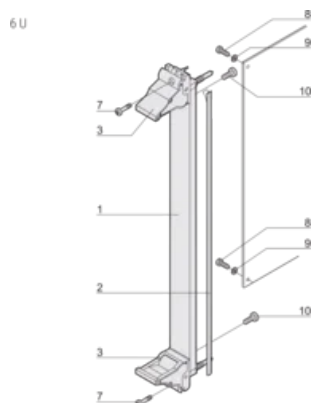

FEATURES

U-shaped front panel for textile gasket

Suitable for insertion and extraction forces up to 700 N (per pair)

Enable the installation of a microswitch

Enable the installation of coding pegs in accordance with IEC 60297-3-103/ IEEE 1101.10

PRODUCT ATTRIBUTES

Rack Width: 6HP

Package Quantity: 1

Handle Type: IEL

Mounting: Screw-on Front; Screw-on Rear IO

Gasket Type: Textile EMC

Front Finish: Anodized

Rear Finish: Etched

Treated Edges: No

Complies With: IEC 60297-3-102; IEEE 1101.10; IEC 60297-3-103; IEEE 1101.1/11

EMC Shielding: Yes

Finish: Anodized; Passivated

Material: Aluminum

Product Type: Front Panel

Rack Height: 6U

Type: Front Panel with Handle (PIU)

Gross Weight: 0.145kg

DIAGRAMS

WARNING

---

nVent products shall be installed and used only as indicated in nVent's product instruction sheets and training materials. Instruction sheets are available at www.nvent.com and from your nVent customer service representative. Improper installation, misuse, misapplication or other failure to completely follow nVent's instructions and warnings may cause