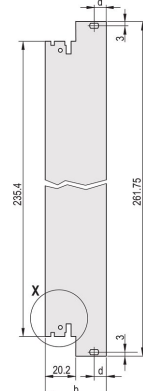

Plug-In Unit Kit With IEL Handle, Shielded, Black, 6 U, 6 HP

CATALOG NUMBER

20848-594

3 HE

6 HE

4 TE

5 TE

Plug-in unit, with IEL inserter/extractor black handle, 6 U, front assembly. The U-shaped front panel enable shielding with a textile gasket.

CERTIFICATIONS

FEATURES

U-shaped front panel for textile gasket

Suitable for insertion and extraction forces up to 700 N (per pair)

Enable the installation of a microswitch

Enable the installation of coding pegs in accordance with IEC 60297-3-103/ IEEE 1101.10

PRODUCT ATTRIBUTES

Rack Width: 6HP

Package Quantity: 1

Handle Type: IEL

Mounting: Screw-on Front; Screw-on Rear IO

Gasket Type: Textile EMC

Front Finish: Anodized

Rear Finish: Etched

Treated Edges: No

Complies With: IEC 60297-3-102; IEEE 1101.10; IEC 60297-3-103; IEEE 1101.1/11

EMC Shielding: Yes

Finish: Anodized; Passivated

Material: Aluminum

Product Type: Front Panel

Rack Height: 6U

Type: Front Panel with Handle (PIU)