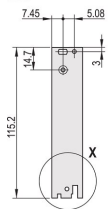

Plug-In Unit Kit With IEL Handle, Shielded, Black, 6 U, 6 HP

CATALOG NUMBER

20848-594

3 HE

6 HE

4 TE

5 TE

Plug-in unit, with IEL inserter/extractor black handle, 6 U, front assembly. The U-shaped front panel enable shielding with a textile gasket.

CERTIFICATIONS

FEATURES

U-shaped front panel for textile gasket

Suitable for insertion and extraction forces up to 700 N (per pair)

Enable the installation of a microswitch

Enable the installation of coding pegs in accordance with IEC 60297-3-103/ IEEE 1101.10

PRODUCT ATTRIBUTES

Rack Width: 6HP

Package Quantity: 1

Handle Type: IEL

Mounting: Screw-on Front; Screw-on Rear IO

Gasket Type: Textile EMC

Front Finish: Anodized

Rear Finish: Etched

Treated Edges: No

Complies With: IEC 60297-3-102; IEEE 1101.10; IEC 60297-3-103; IEEE 1101.1/11

EMC Shielding: Yes

Finish: Anodized; Passivated

Material: Aluminum

Product Type: Front Panel

Rack Height: 6U

Type: Front Panel with Handle (PIU)