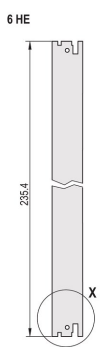

Plug-In Unit Kit With IEL Handle, Shielded, Black, 6 U, 6 HP

CATALOG NUMBER

20848-594

3 HE

6 HE

4 TE

5 TE

Plug-in unit, with IEL inserter/extractor black handle, 6 U, front assembly. The U-shaped front panel enable shielding with a textile gasket.

CERTIFICATIONS

FEATURES

U-shaped front panel for textile gasket

Suitable for insertion and extraction forces up to 700 N (per pair)

Enable the installation of a microswitch

Enable the installation of coding pegs in accordance with IEC 60297-3-103/ IEEE 1101.10

PRODUCT ATTRIBUTES

Rack Width: 6HP

Package Quantity: 1

Handle Type: IEL

Mounting: Screw-on Front; Screw-on Rear IO

Gasket Type: Textile EMC

Front Finish: Anodized

Rear Finish: Etched

Treated Edges: No

Complies With: IEC 60297-3-102; IEEE 1101.10; IEC 60297-3-103; IEEE 1101.1/11

EMC Shielding: Yes

Finish: Anodized; Passivated

Material: Aluminum

Product Type: Front Panel

Rack Height: 6U

Type: Front Panel with Handle (PIU)