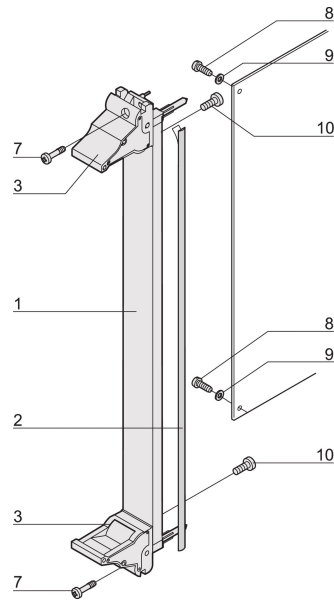

Plug-In Unit Kit With IEL Handle, Shielded, Black, 6 U, 6 HP

CATALOG NUMBER

20848-594

3 HE

6 HE

4 TE

5 TE

Plug-in unit, with IEL inserter/extractor black handle, 6 U, front assembly. The U-shaped front panel enable shielding with a textile gasket.

CERTIFICATIONS

FEATURES

U-shaped front panel for textile gasket

Suitable for insertion and extraction forces up to 700 N (per pair)

Enable the installation of a microswitch

Enable the installation of coding pegs in accordance with IEC 60297-3-103/ IEEE 1101.10

PRODUCT ATTRIBUTES

Rack Width: 6HP

Package Quantity: 1

Handle Type: IEL

Mounting: Screw-on Front; Screw-on Rear IO

Gasket Type: Textile EMC

Front Finish: Anodized

Rear Finish: Etched