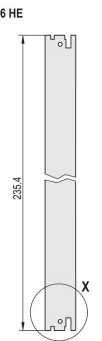

# Plug-In Unit Kit With IEL Handle, Shielded, Black, 6 U, 10 HP

CATALOG NUMBER

---

**20848-597**

3 HE

6 HE

4 TE

5 TE

Plug-in unit, with IEL inserter/extractor black handle, 6 U, front assembly. The U-shaped front panel enable shielding with a textile gasket.

## PRODUCT ATTRIBUTES

---

Rack Width: 10HP

Package Quantity: 1

Handle Type: IEL

Mounting: Screw-on Front; Screw-on Rear IO

Gasket Type: Textile EMC

Front Finish: Anodized