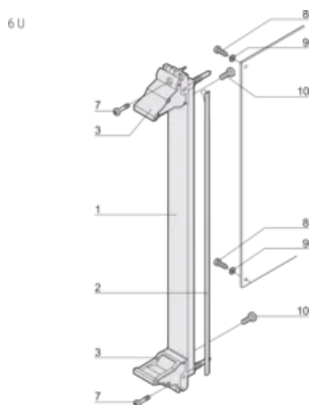

FEATURES

U-shaped front panel for textile gasket

Suitable for insertion and extraction forces up to 700 N (per pair)

Enable the installation of a microswitch

Enable the installation of coding pegs in accordance with IEC 60297-3-103/ IEEE 1101.10

PRODUCT ATTRIBUTES

Rack Width: 10HP

Package Quantity: 1

Handle Type: IEL

Mounting: Screw-on Front; Screw-on Rear IO

Gasket Type: Textile EMC

Front Finish: Anodized

Rear Finish: Etched

Treated Edges: No

Complies With: IEC 60297-3-102; IEEE 1101.10; IEC 60297-3-103; IEEE 1101.1/11

EMC Shielding: Yes

Finish: Anodized; Passivated

Material: Aluminum

Product Type: Front Panel

Rack Height: 6U

Type: Front Panel with Handle (PIU)

Net Weight: 0.19kg

DIAGRAMS

WARNING

---

nVent products shall be installed and used only as indicated in nVent's product instruction sheets and training materials. Instruction sheets are available at www.nvent.com and from your nVent customer service representative. Improper installation, misuse, misapplication or other failure to completely follow nVent's instructions and warnings may cause