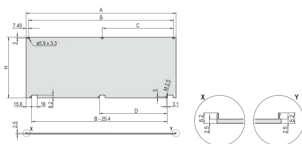

Mounting: Hinged, Bottom

Gasket Type: Textile EMC

Front Finish: Anodized

Rear Finish: Conductive

Treated Edges: No

Complies With: IEC 60297-3-101; IEEE 1101.1/10

EMC Shielding: No (Retrofittable)

Finish: Anodized; Passivated

Material: Aluminum

Product Type: Front Panel

Type: Front Panel without Handle

Gross Weight: 0.546kg

ADDITIONAL PRODUCT DETAILS

Front panel can be removed in opened position ($> 135^\circ$).

DIAGRAMS

WARNING

---

nVent products shall be installed and used only as indicated in nVent's product instruction sheets and training materials. Instruction sheets are available at www.nvent.com and from your nVent customer service representative. Improper installation, misuse, misapplication or other failure to completely follow nVent's instructions and warnings may cause product malfunction, property damage, serious bodily injury and death and/or void your warranty.