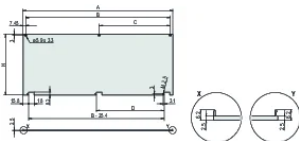

Mounting: Hinged, Bottom

Gasket Type: Textile EMC

Front Finish: Anodized

Rear Finish: Conductive

Treated Edges: No

Complies With: IEC 60297-3-101; IEEE 1101.1/10

EMC Shielding: No (Retrofittable)

Finish: Anodized; Passivated

Material: Aluminum

Product Type: Front Panel

Type: Front Panel without Handle

Net Weight: 1kg

ADDITIONAL PRODUCT DETAILS

Front panel can be removed in opened position ($> 135^\circ$).

DIAGRAMS

WARNING

---

nVent products shall be installed and used only as indicated in nVent's product instruction sheets and training materials. Instruction sheets are available at www.nvent.com and from your nVent customer service representative. Improper installation, misuse, misapplication or other failure to completely follow nVent's instructions and warnings may cause product malfunction, property damage, serious bodily injury and death and/or void your warranty.