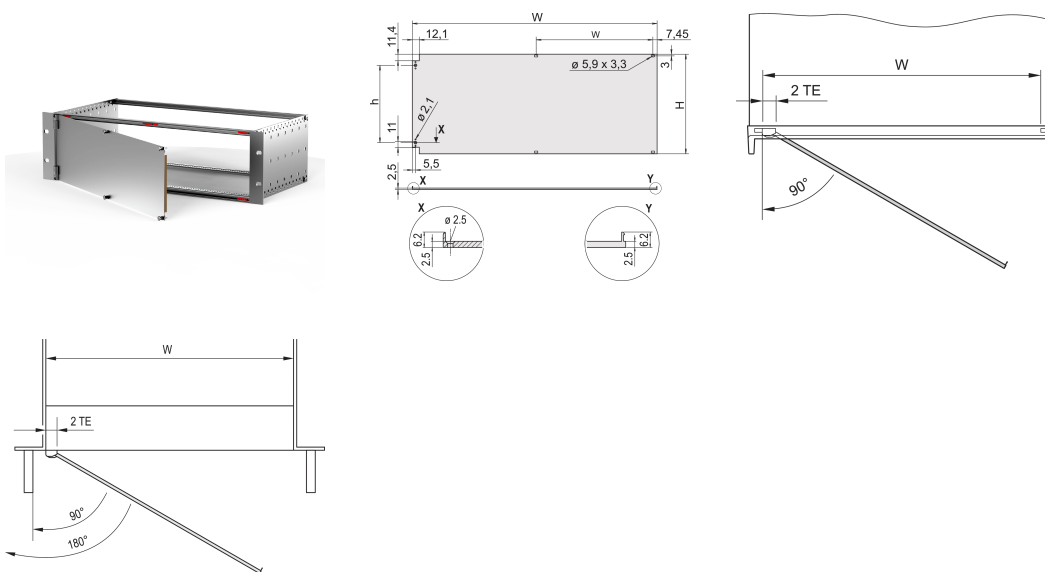

Front Panel, Shielded, Side Hinged, 6 U, 84 HP, 2.5 mm, Al, Front Anodized, Rear Conductive

CATALOG NUMBER

20848-617

Front panel with textile EMC gasket, side hinged assembly.

CERTIFICATIONS

FEATURES

Front panel with textile EMC gasket

Enables mounting onto the horizontal rails

Suitable for subracks and cases

Hinges can be fitted on left or right

PRODUCT ATTRIBUTES

Rack Height: 6U

Package Quantity: 1

Accessory Type: Front panel

Mounting: Hinged, Side