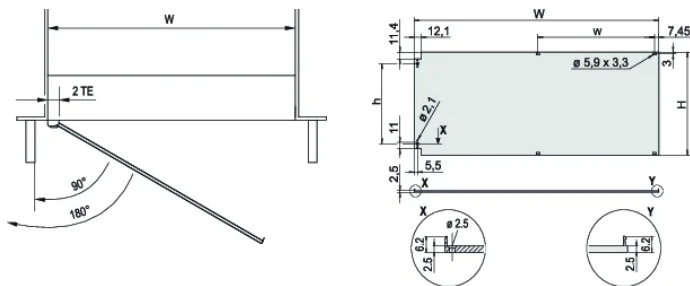

Rack Width: 84HP

Type: Front Panel without Handle

Net Weight: 0.99kg

DIAGRAMS

WARNING

nVent products shall be installed and used only as indicated in nVent's product instruction sheets and training materials. Instruction sheets are available at www.nvent.com and from your nVent customer service representative. Improper installation, misuse, misapplication or other failure to completely follow nVent's instructions and warnings may cause product malfunction, property damage, serious bodily injury and death and/or void your warranty.