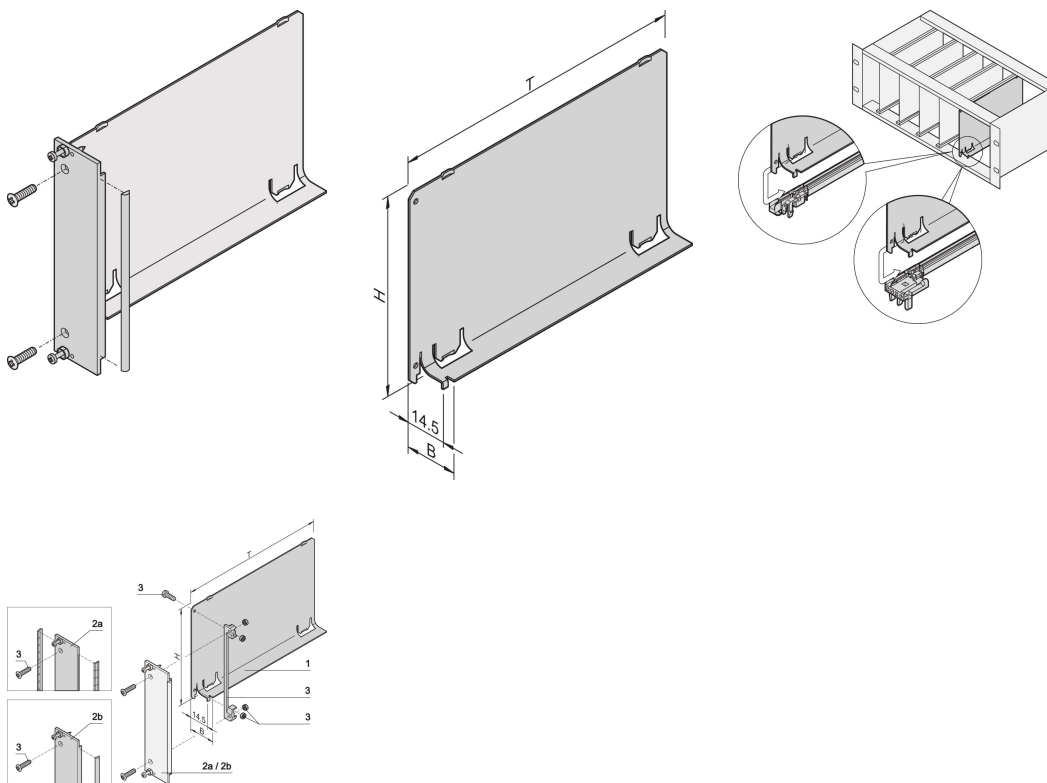

## CATALOG NUMBER

**20848-736**

The air baffle with U-shaped front panel covers an empty slot to eliminate an air flow exit. The U-shaped front panel accepts a textile EMC gasket.