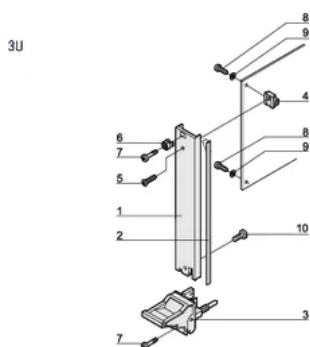

Handle Type: IEL

Mounting: Screw-on Rear IO

Gasket Type: Textile EMC

Front Finish: Anodized

Rear Finish: Etched

Treated Edges: No

Complies With: IEC 60297-3-102; IEEE 1101.10; IEC 60297-3-103; IEEE 1101.1/11

EMC Shielding: Yes

Finish: Anodized; Passivated

Material: Aluminum

Product Type: Front Panel

Rack Height: 3U

Type: Front Panel with Handle (PIU)

Net Weight: 0.08kg

DIAGRAMS

WARNING

---

nVent products shall be installed and used only as indicated in nVent's product instruction sheets and training materials. Instruction sheets are available at www.nvent.com and from your nVent customer service representative. Improper installation, misuse, misapplication or other failure to completely follow nVent's instructions and warnings may cause product malfunction, property damage, serious bodily injury and death and/or void your warranty.