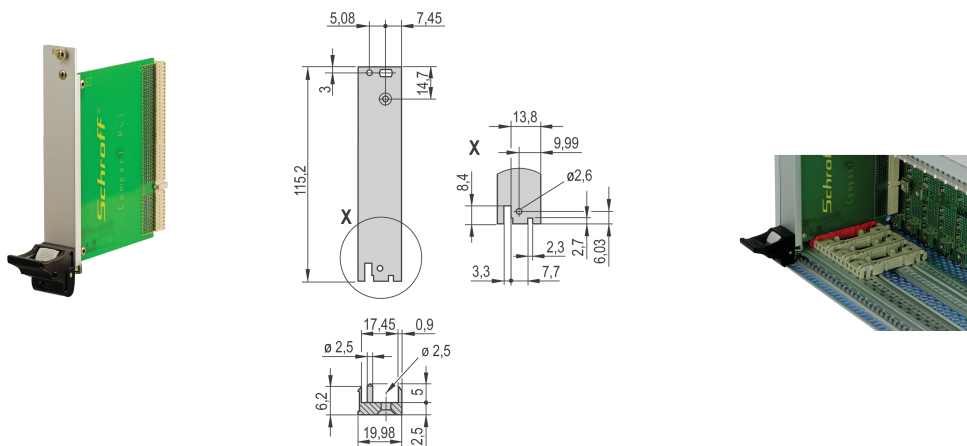

Plug-In Unit Kit With IEL Handle for Rear I/O, Shielded, Black, 3 U, 4 HP

CATALOG NUMBER

20848-751

Plug-in unit, with IEL inserter/extractor black handle, 3 U, rear I / O assembly. The U-shaped front panel enable shielding with a textile gasket.

CERTIFICATIONS

FEATURES

U-shaped front panel for textile gasket

Suitable for insertion and extraction forces up to 700 N (per pair)

Enable the installation of a microswitch

Enable the installation of coding pegs in accordance with IEC 60297-3-103/ IEEE 1101.10

PRODUCT ATTRIBUTES

Rack Width: 4HP

Package Quantity: 1

Handle Type: IEL

Mounting: Screw-on Rear IO

Gasket Type: Textile EMC

Front Finish: Anodized

Rear Finish: Etched

Treated Edges: No

Complies With: IEC 60297-3-102; IEEE 1101.10; IEC 60297-3-103; IEEE 1101.1/11

EMC Shielding: Yes

Finish: Anodized; Passivated

Material: Aluminum

Product Type: Front Panel

Rack Height: 3U

Type: Front Panel with Handle (PIU)