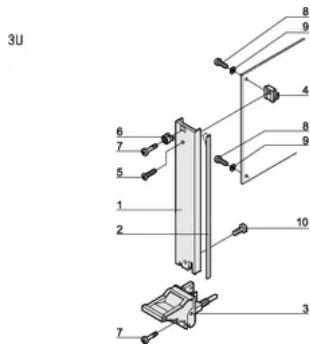

Mounting: Screw-on Rear IO

Gasket Type: Textile EMC

Front Finish: Anodized

Rear Finish: Etched

Treated Edges: No

Complies With: IEC 60297-3-102; IEEE 1101.10; IEC 60297-3-103; IEEE 1101.1/11

EMC Shielding: Yes

Finish: Anodized; Passivated

Material: Aluminum

Product Type: Front Panel

Rack Height: 3U

Type: Front Panel with Handle (PIU)

Net Weight: 0.1kg

DIAGRAMS

WARNING

---

nVent products shall be installed and used only as indicated in nVent's product instruction sheets and training materials. Instruction sheets are available at www.nvent.com and from your nVent customer service representative. Improper installation, misuse, misapplication or other failure to completely follow nVent's instructions and warnings may cause product malfunction, property damage, serious bodily injury and death and/or void your warranty.