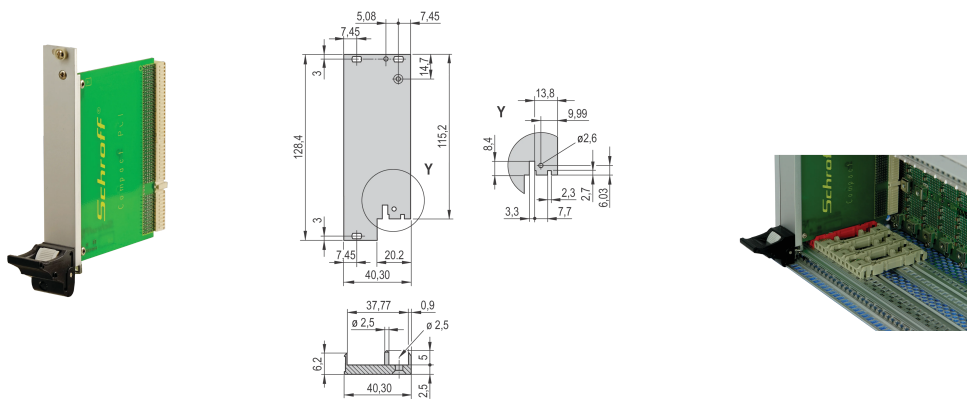

Plug-In Unit Kit With IEL Handle for Rear I/O, Shielded, Black, 3 U, 8 HP

CATALOG NUMBER

20848-752

Plug-in unit, with IEL inserter/extractor black handle, 3 U, rear I / O assembly. The U-shaped front panel enable shielding with a textile gasket.

CERTIFICATIONS

FEATURES

U-shaped front panel for textile gasket

Suitable for insertion and extraction forces up to 700 N (per pair)

Enable the installation of a microswitch

Enable the installation of coding pegs in accordance with IEC 60297-3-103/ IEEE 1101.10

PRODUCT ATTRIBUTES

Rack Width: 8HP

Package Quantity: 1

Handle Type: IEL

Mounting: Screw-on Rear IO

Gasket Type: Textile EMC

Front Finish: Anodized

Rear Finish: Etched

Treated Edges: No

Complies With: IEC 60297-3-102; IEEE 1101.10; IEC 60297-3-103; IEEE 1101.1/11

EMC Shielding: Yes

Finish: Anodized; Passivated

Material: Aluminum

Product Type: Front Panel

Rack Height: 3U

Type: Front Panel with Handle (PIU)