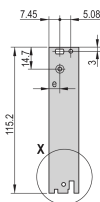

Plug-In Unit Kit With IET Handle, Shielded, Black 3 U, 8 HP

CATALOG NUMBER

20848-764

Plug-in unit, with IET inserter/extractor black handle, 3 U, front assembly. The U-shaped front panel enable shielding with a textile gasket.

CERTIFICATIONS

FEATURES

U-shaped front panel for textile gasket

Suitable for insertion and extraction forces up to 700 N (per pair)

Enable the installation of a microswitch

Enable the installation of coding pegs in accordance with IEC 60297-3-103/ IEEE 1101.10

PRODUCT ATTRIBUTES

Rack Width: 8HP

Package Quantity: 1

Handle Type: IET

Mounting: Screw-on Front

Gasket Type: Textile EMC

Front Finish: Anodized

Rear Finish: Etched