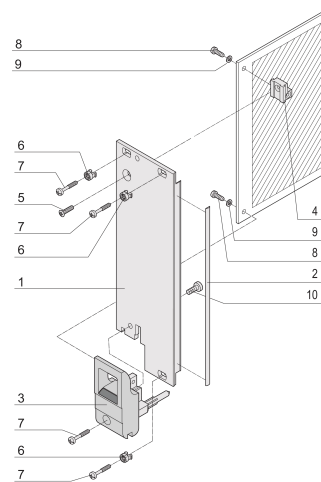

Plug-In Unit Kit With IET Handle, Shielded, Black 3 U, 8 HP

CATALOG NUMBER

20848-764

Plug-in unit, with IET inserter/extractor black handle, 3 U, front assembly. The U-shaped front panel enable shielding with a textile gasket.

CERTIFICATIONS

FEATURES

U-shaped front panel for textile gasket

Suitable for insertion and extraction forces up to 700 N (per pair)

Enable the installation of a microswitch

Enable the installation of coding pegs in accordance with IEC 60297-3-103/ IEEE 1101.10

PRODUCT ATTRIBUTES

Rack Width: 8HP

Package Quantity: 1

Handle Type: IET

Mounting: Screw-on Front

Gasket Type: Textile EMC

Front Finish: Anodized

Rear Finish: Etched

Treated Edges: No

Complies With: IEC 60297-3-102; IEEE 1101.10; IEC 60297-3-103; IEEE 1101.1/11

EMC Shielding: Yes

Finish: Anodized; Passivated

Material: Aluminum

Product Type: Front Panel

Rack Height: 3U

Type: Front Panel with Handle (PIU)