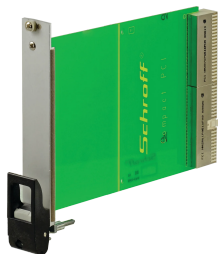

Plug-In Unit Kit With IET Handle, Shielded, Black 3 U, 8 HP

CATALOG NUMBER

20848-764

Plug-in unit, with IET inserter/extractor black handle, 3 U, front assembly. The U-shaped front panel enable shielding with a textile gasket.

CERTIFICATIONS

FEATURES

U-shaped front panel for textile gasket

Suitable for insertion and extraction forces up to 700 N (per pair)

Enable the installation of a microswitch

Enable the installation of coding pegs in accordance with IEC 60297-3-103/ IEEE 1101.10

PRODUCT ATTRIBUTES

Rack Width: 8HP

Package Quantity: 1

Handle Type: IET

Mounting: Screw-on Front

Gasket Type: Textile EMC

Front Finish: Anodized

Rear Finish: Etched

Treated Edges: No

Complies With: IEC 60297-3-102; IEEE 1101.10; IEC 60297-3-103; IEEE 1101.1/11

EMC Shielding: Yes

Finish: Anodized; Passivated

Material: Aluminum

Product Type: Front Panel

Rack Height: 3U

Type: Front Panel with Handle (PIU)