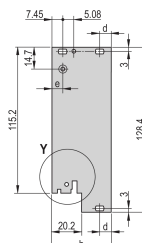

Plug-In Unit Kit With IET Handle, Shielded, Black 3 U, 8 HP

CATALOG NUMBER

20848-764

Plug-in unit, with IET inserter/extractor black handle, 3 U, front assembly. The U-shaped front panel enable shielding with a textile gasket.

CERTIFICATIONS

FEATURES

U-shaped front panel for textile gasket

Suitable for insertion and extraction forces up to 700 N (per pair)

Enable the installation of a microswitch

Enable the installation of coding pegs in accordance with IEC 60297-3-103/ IEEE 1101.10

PRODUCT ATTRIBUTES

Rack Width: 8HP

Package Quantity: 1

Handle Type: IET

Mounting: Screw-on Front

Gasket Type: Textile EMC

Front Finish: Anodized

Rear Finish: Etched

Treated Edges: No

Complies With: IEC 60297-3-102; IEEE 1101.10; IEC 60297-3-103; IEEE 1101.1/11

EMC Shielding: Yes

Finish: Anodized; Passivated

Material: Aluminum

Product Type: Front Panel

Rack Height: 3U

Type: Front Panel with Handle (PIU)