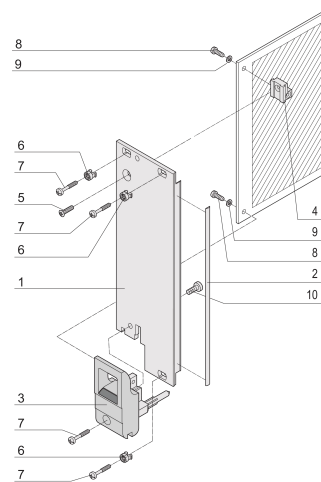

Plug-In Unit Kit With IET Handle, Shielded, Black 3 U, 12 HP

CATALOG NUMBER

20848-765

Plug-in unit, with IET inserter/extractor black handle, 3 U, front assembly. The U-shaped front panel enable shielding with a textile gasket.

CERTIFICATIONS

FEATURES

U-shaped front panel for textile gasket

Suitable for insertion and extraction forces up to 700 N (per pair)

Enable the installation of a microswitch

Enable the installation of coding pegs in accordance with IEC 60297-3-103/ IEEE 1101.10

PRODUCT ATTRIBUTES

Rack Width: 12HP

Package Quantity: 1

Handle Type: IET

Mounting: Screw-on Front

Gasket Type: Textile EMC

Front Finish: Anodized

Rear Finish: Etched

Treated Edges: No

Complies With: IEC 60297-3-102; IEEE 1101.10; IEC 60297-3-103; IEEE 1101.1/11

EMC Shielding: Yes

Finish: Anodized; Passivated

Material: Aluminum

Product Type: Front Panel

Rack Height: 3U

Type: Front Panel with Handle (PIU)