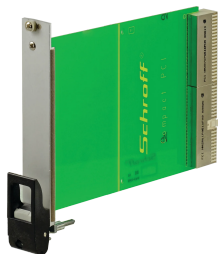

Plug-In Unit Kit With IET Handle, Shielded, Black 3 U, 12 HP

CATALOG NUMBER

20848-765

Plug-in unit, with IET inserter/extractor black handle, 3 U, front assembly. The U-shaped front panel enable shielding with a textile gasket.

CERTIFICATIONS

FEATURES

U-shaped front panel for textile gasket

Suitable for insertion and extraction forces up to 700 N (per pair)

Enable the installation of a microswitch

Enable the installation of coding pegs in accordance with IEC 60297-3-103/ IEEE 1101.10

PRODUCT ATTRIBUTES

Rack Width: 12HP

Package Quantity: 1

Handle Type: IET

Mounting: Screw-on Front

Gasket Type: Textile EMC

Front Finish: Anodized

Rear Finish: Etched

Treated Edges: No

Complies With: IEC 60297-3-102; IEEE 1101.10; IEC 60297-3-103; IEEE 1101.1/11

EMC Shielding: Yes

Finish: Anodized; Passivated

Material: Aluminum

Product Type: Front Panel

Rack Height: 3U

Type: Front Panel with Handle (PIU)