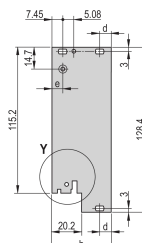

Plug-In Unit Kit With IET Handle, Shielded, Black 3 U, 12 HP

CATALOG NUMBER

20848-765

Plug-in unit, with IET inserter/extractor black handle, 3 U, front assembly. The U-shaped front panel enable shielding with a textile gasket.

CERTIFICATIONS

FEATURES

U-shaped front panel for textile gasket

Suitable for insertion and extraction forces up to 700 N (per pair)

Enable the installation of a microswitch

Enable the installation of coding pegs in accordance with IEC 60297-3-103/ IEEE 1101.10

PRODUCT ATTRIBUTES

Rack Width: 12HP

Package Quantity: 1

Handle Type: IET

Mounting: Screw-on Front

Gasket Type: Textile EMC

Front Finish: Anodized

Rear Finish: Etched

Treated Edges: No

Complies With: IEC 60297-3-102; IEEE 1101.10; IEC 60297-3-103; IEEE 1101.1/11

EMC Shielding: Yes

Finish: Anodized; Passivated

Material: Aluminum

Product Type: Front Panel

Rack Height: 3U

Type: Front Panel with Handle (PIU)