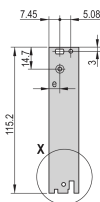

Plug-In Unit Kit With IET Handle, Shielded, Black 3 U, 12 HP

CATALOG NUMBER

20848-765

Plug-in unit, with IET inserter/extractor black handle, 3 U, front assembly. The U-shaped front panel enable shielding with a textile gasket.

CERTIFICATIONS

FEATURES

U-shaped front panel for textile gasket

Suitable for insertion and extraction forces up to 700 N (per pair)

Enable the installation of a microswitch

Enable the installation of coding pegs in accordance with IEC 60297-3-103/ IEEE 1101.10

PRODUCT ATTRIBUTES

Rack Width: 12HP

Package Quantity: 1

Handle Type: IET

Mounting: Screw-on Front

Gasket Type: Textile EMC

Front Finish: Anodized

Rear Finish: Etched