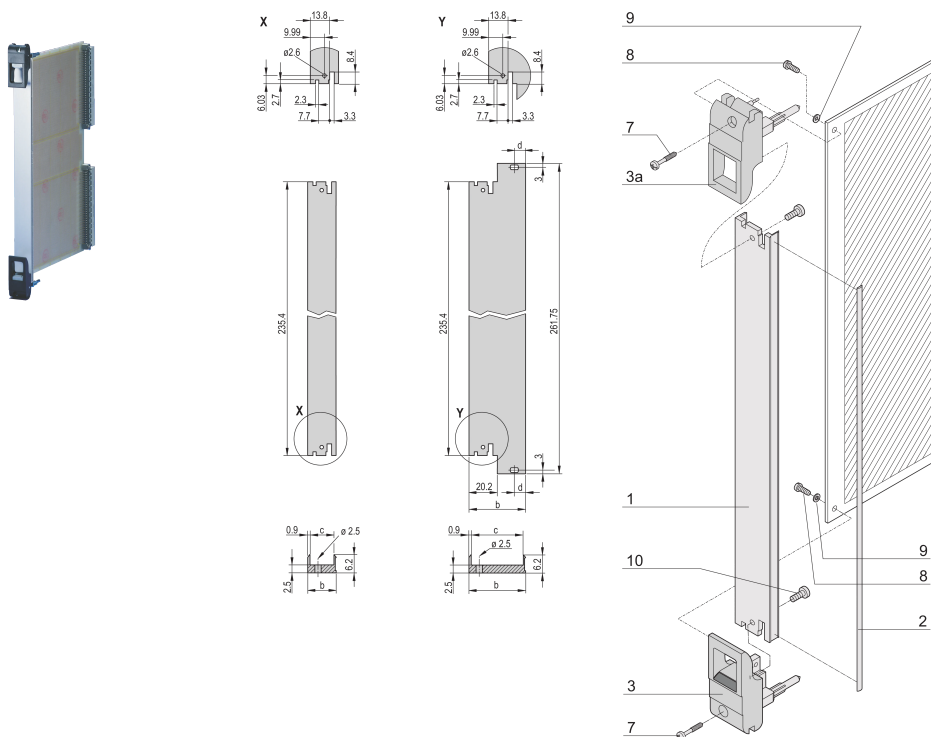

## CATALOG NUMBER

**20848-766**

Plug-in unit, with IET inserter/extractor black handle, 3 U, front assembly. The U-shaped front panel enable shielding with a textile gasket.

## FEATURES

U-shaped front panel for textile gasket

Suitable for insertion and extraction forces up to 700 N (per pair)

Enable the installation of a microswitch

## PRODUCT ATTRIBUTES

Rack Width: 4HP

Package Quantity: 1

Handle Type: IET

Mounting: Screw-on Front

Gasket Type: Textile EMC

Front Finish: Anodized

Rear Finish: Etched