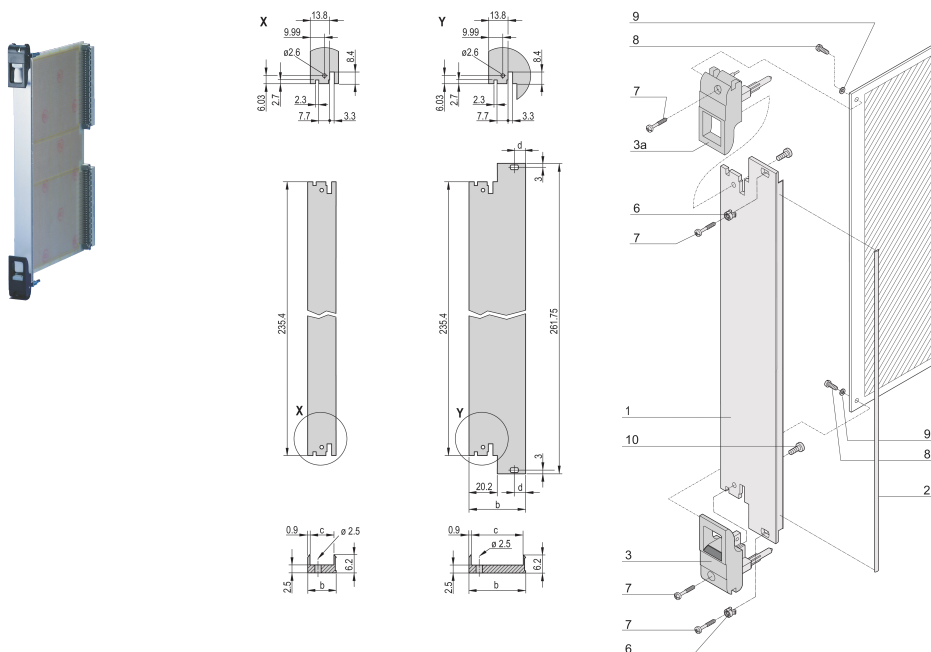

Plug-In Unit Kit With IET Handle, Shielded, Black, 6 U, 8 HP

CATALOG NUMBER

20848-767

Plug-in unit, with IET inserter/extractor black handle, 3 U, front assembly. The U-shaped front panel enable shielding with a textile gasket.

CERTIFICATIONS

FEATURES

U-shaped front panel for textile gasket

Suitable for insertion and extraction forces up to 700 N (per pair)

Enable the installation of a microswitch

Enable the installation of coding pegs in accordance with IEC 60297-3-103/ IEEE 1101.10

PRODUCT ATTRIBUTES

Rack Width: 8HP

Package Quantity: 1

Handle Type: IET

Mounting: Screw-on Front

Gasket Type: Textile EMC

Front Finish: Anodized

Rear Finish: Etched

Treated Edges: No

Complies With: IEC 60297-3-102; IEEE 1101.10; IEC 60297-3-103; IEEE 1101.1/11

EMC Shielding: Yes

Finish: Anodized; Passivated

Material: Aluminum

Product Type: Front Panel

Rack Height: 6U

Type: Front Panel with Handle (PIU)