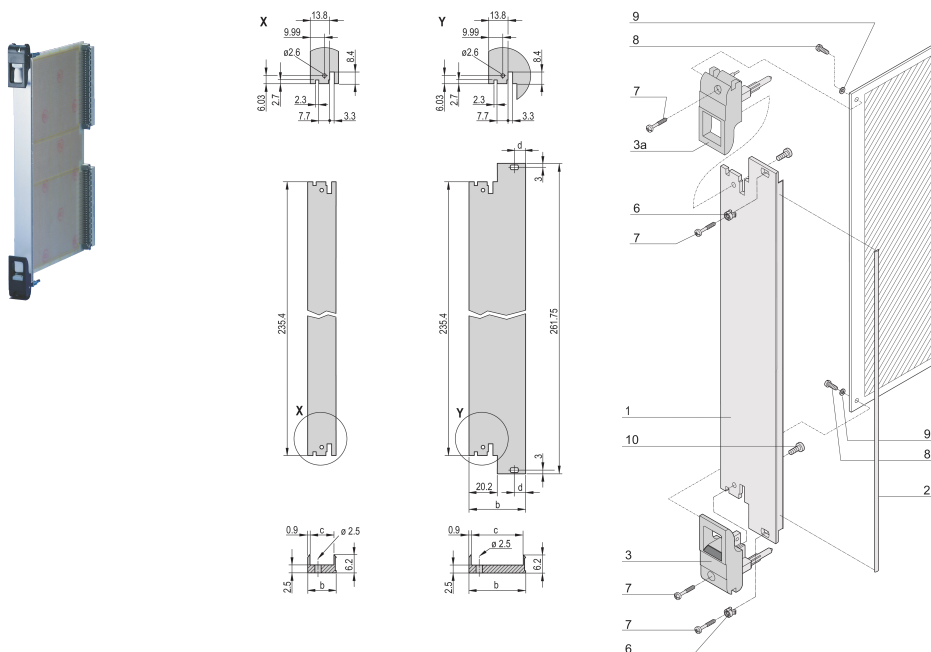

Plug-In Unit Kit With IET Handle, Shielded, Black, 6 U, 12 HP

CATALOG NUMBER

20848-768

Plug-in unit, with IET inserter/extractor black handle, 3 U, front assembly. The U-shaped front panel enable shielding with a textile gasket.

CERTIFICATIONS

FEATURES

U-shaped front panel for textile gasket

Suitable for insertion and extraction forces up to 700 N (per pair)

Enable the installation of a microswitch

Enable the installation of coding pegs in accordance with IEC 60297-3-103/ IEEE 1101.10

PRODUCT ATTRIBUTES

Rack Width: 12HP

Package Quantity: 1

Handle Type: IET

Mounting: Screw-on Front

Gasket Type: Textile EMC

Front Finish: Anodized

Rear Finish: Etched

Treated Edges: No

Complies With: IEC 60297-3-102; IEEE 1101.10; IEC 60297-3-103; IEEE 1101.1/11

EMC Shielding: Yes

Finish: Anodized; Passivated

Material: Aluminum

Product Type: Front Panel

Rack Height: 6U

Type: Front Panel with Handle (PIU)