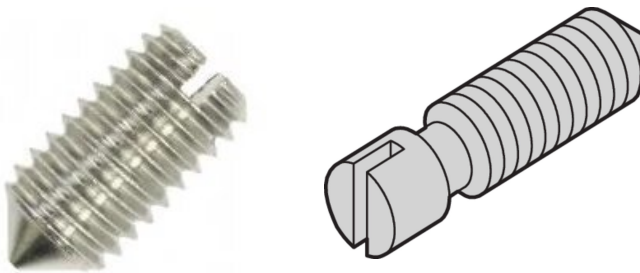

# Grub Screw, Steel Nickel Plated, M2.5 x 8

## CATALOG NUMBER

**21100-276**

For fixing the threaded insert in the horizontal rail.

## PRODUCT ATTRIBUTES

Package Quantity: 100

Thread Size: M2.5

Finish: Nickel Plated

Material: Steel

Product Family: EuropacPRO; RatiopacPRO; RatiopacPRO AIR; CompacPRO; PropacPRO; MultipacPRO

Product Type: Screw