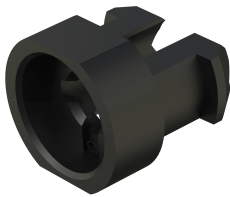

# Sleeves for M2.5, Plastic, Black; 100 pieces

## CATALOG NUMBER

21100-591

Sleeve guides the collar screw when fastening the front panel.

## FEATURES

Sleeve guides the collar screw when fastening the front panel

Sleeve is inserted into the elongated hole of the front panel