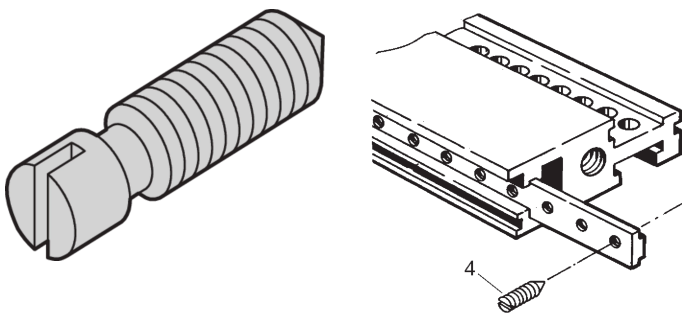

Grub Screw, Steel Nickel Plated, M3.0 x 8

CATALOG NUMBER

21100-646

For fixing the threaded insert in the horizontal rail.

CERTIFICATIONS

FEATURES

Grub screw

PRODUCT ATTRIBUTES

Package Quantity: 100

Thread Size: M3

Finish: Nickel Plated

Material: Steel

Product Family: EuropacPRO; RatiopacPRO; RatiopacPRO AIR; CompacPRO; PropacPRO; MultipacPRO

Product Type: Screw

Type: Grub Screw

Works With: Subracks; Cases; Chassis