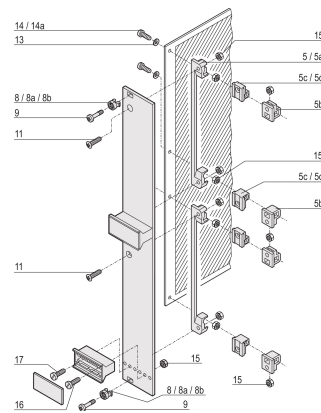

Collar Screw, Cross Recess/Slotted, M2.5 x 12.3 mm, Steel, Nickel Plated, 100 pieces

CATALOG NUMBER

21101-101

CERTIFICATIONS

PRODUCT ATTRIBUTES

Material: Steel

Finish: Nickel Plated

Package Quantity: 100

Thread Size: M2.5

Product Type: Screw