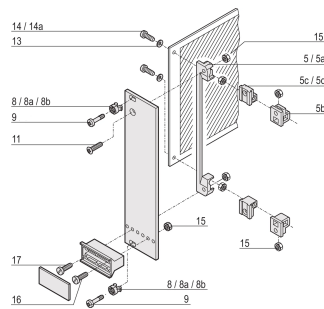

Collar Screw, Cross Recess/Slotted, M2.5 x 12.3 mm, Steel, Nickel Plated, 100 pieces

CATALOG NUMBER

21101-101

CERTIFICATIONS

PRODUCT ATTRIBUTES

Material: Steel

Finish: Nickel Plated

Package Quantity: 100

Thread Size: M2.5

Product Type: Screw