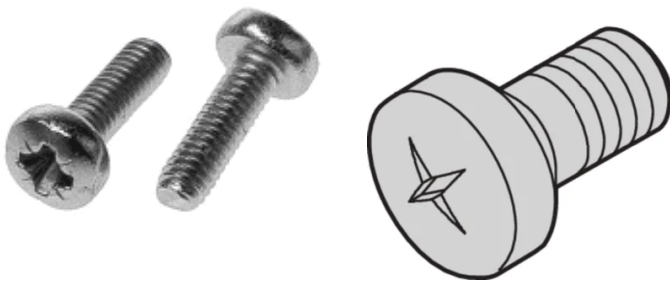

# Panhead Screw, Pozidriv, Cross Recess M2.5 x 6, Steel Nickel Plated, 100 pieces

## CATALOG NUMBER

**21101-219**

Panhead Screw, Pozidrive.

## PRODUCT ATTRIBUTES

Finish: Nickel Plated

Package Quantity: 100

Thread Size: M2.5

Material: Steel

Product Family: Frame Type Plug-In Unit

Product Type: Screw

Type: Panhead Screw