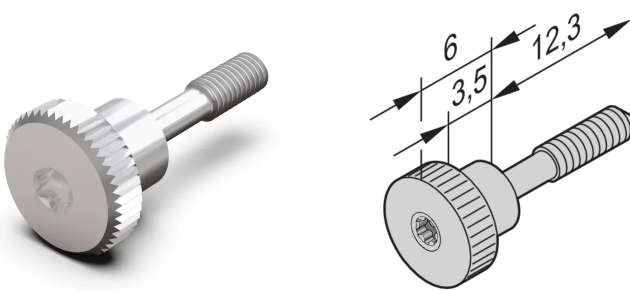

Collar Screw, Knurled Head Short, M2.5 x 12.3 mm, Torx 8, Brass Nickel Plated; 100 pieces

CATALOG NUMBER

21101-749

CERTIFICATIONS

FEATURES

Collar Screw, Knurled Head Short Version

PRODUCT ATTRIBUTES

Material: Brass, Lead Free

Finish: Nickel Plated

Package Quantity: 100

Thread Size: M2.5

Product Type: Screw

Type: Screw

Works With: Front Panels

Gross Weight: 0.189kg