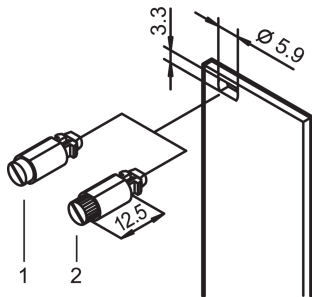

Quarter-Turn Fastener, Slotted Head, Grey; 100 pieces

CATALOG NUMBER

21101-847

1/4 rotary lock with defined stop.

CERTIFICATIONS

FEATURES

1/4 rotary lock with defined stop

Identification of locking position due to slot position

Product Type: Hardware Kit

Works With: Front Panels

Fastener Type: Slotted Head

Net Weight: 0.1kg

ADDITIONAL PRODUCT DETAILS

Quick-release fasteners: mounting without threaded inserts.

WARNING

nVent products shall be installed and used only as indicated in nVent's product instruction sheets and training materials. Instruction sheets are available at www.nvent.com and from your nVent customer service representative. Improper installation, misuse, misapplication or other failure to completely follow nVent's instructions and warnings may cause product malfunction, property damage, serious bodily injury and death and/or void your warranty.