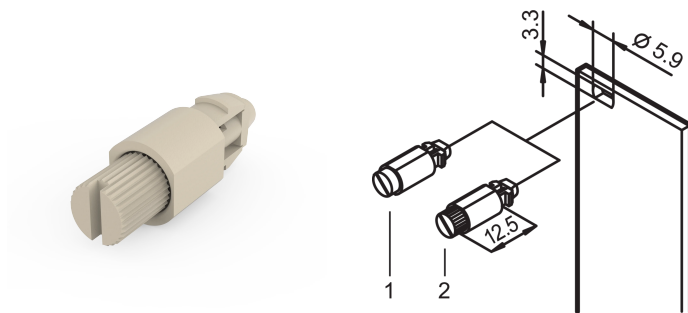

Quarter-Turn Fastener With Knurled and Slotted Head, Grey; 100 pieces

CATALOG NUMBER

21101-849

1/4 rotary lock with defined stop.

CERTIFICATIONS

FEATURES

1/4 rotary lock with defined stop

Identification of locking position due to slot position

Vibration and shake proof

Qty 100 pieces

PRODUCT ATTRIBUTES

Color: Pebble Grey

Package Quantity: 100

Color Code: RAL 7032

Finish: Nickel Plated

Material: Steel; Zinc Alloy; Thermoplastic

Product Type: Hardware Kit

Works With: Front Panels

Fastener Type: Knurled; Slotted Head

Net Weight: 0.15kg

ADDITIONAL PRODUCT DETAILS

Quick-release fasteners: mounting without threaded inserts.

WARNING

nVent products shall be installed and used only as indicated in nVent's product instruction sheets and training materials. Instruction sheets are available at www.nvent.com and from your nVent customer service representative. Improper installation, misuse, misapplication or other failure to completely follow nVent's instructions and warnings may cause product malfunction, property damage, serious bodily injury and death and/or void your warranty.