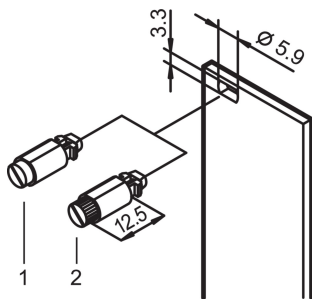

Quarter-Turn Fastener With Knurled and Slotted Head, Black; 100 pieces

CATALOG NUMBER

21101-850

1/4 rotary lock with defined stop.

CERTIFICATIONS

FEATURES

1/4 rotary lock with defined stop

Identification of locking position due to slot position

Product Type: Hardware Kit

Works With: Front Panels

Fastener Type: Knurled; Slotted Head

Net Weight: 0.15kg

ADDITIONAL PRODUCT DETAILS

Quick-release fasteners: mounting without threaded inserts.

WARNING

nVent products shall be installed and used only as indicated in nVent's product instruction sheets and training materials. Instruction sheets are available at www.nvent.com and from your nVent customer service representative. Improper installation, misuse, misapplication or other failure to completely follow nVent's instructions and warnings may cause product malfunction, property damage, serious bodily injury and death and/or void your warranty.