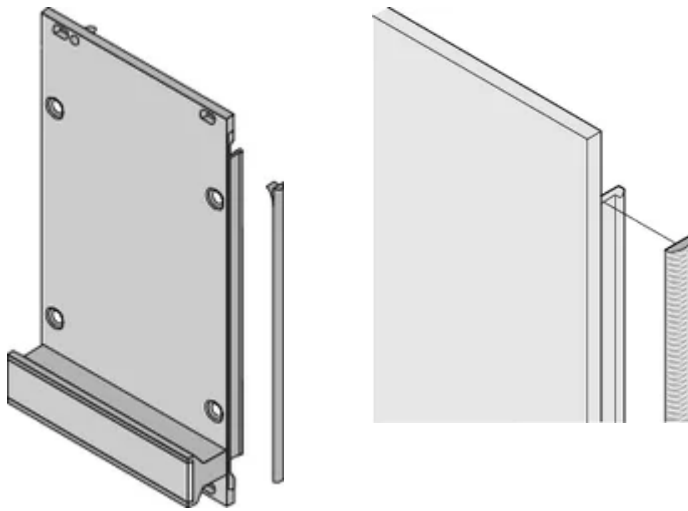

## FEATURES

Textile EMC gasket is affixed laterally on the front panel or in the groove of the right-hand profile as appropriate.

Profile seal is bonded onto the contact surface of the 19" bracket or of the rear angle and sets up the conductive connection to the U-shaped front panels

## ADDITIONAL PRODUCT DETAILS

---

EMC gaskets (textile) are required for shielding the front panels.

## DIAGRAMS

---